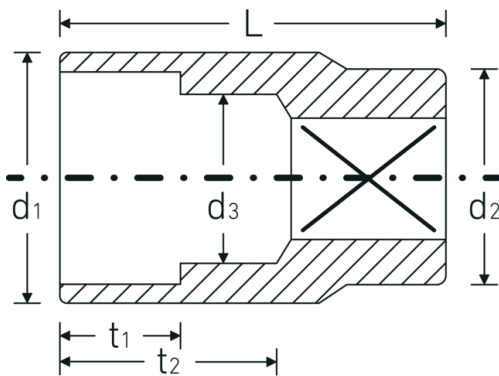

Sockets 3/8", metric

45

Product no. **02010024**
GTIN **4018754149148**
Model **45 24**

Label. 3/8 " Socket Wrench size 24mm L.35mm

Technical Drawing.

Technical Attributes.

Drive profile	bi-hex AS-Drive®
Internal square drive (inch)	3/8 "
d1	31,5 mm
d2	24 mm
d3	21 mm
DIN	DIN 3124 / ISO 2725-1, ASME B 107.5M, DIN EN 3709
Length mm (L)	35 mm
Width across flats [mm]	24 mm

Logistics data.

Depth mm (IFS)	35
Width mm (IFS)	32
Height mm (IFS)	32
Length (packed, mm)	190
Width (packed, mm)	100
Height (packed, mm)	33
Volume (packed, dm3)	0.627 dm3
Product no.	02010024
Weight (gross, kg)	0,465

Variants.

Product no.	Model no. (ERP)	Description	GTIN
02010007	45 7	3/8 " Socket Wrench size 7mm L.24mm	4018754001903
02010008	45 8	3/8 " Socket Wrench size 8mm L.25mm	4018754001910
02010009	45 9	3/8 " Socket Wrench size 9mm L.25mm	4018754001927
02010010	45 10	3/8 " Socket Wrench size 10mm L.27mm	4018754001934
02010011	45 11	3/8 " Socket Wrench size 11mm L.27mm	4018754001941
02010012	45 12	3/8 " Socket Wrench size 12mm L.28mm	4018754001958
02010013	45 13	3/8 " Socket Wrench size 13mm L.30mm	4018754001965
02010014	45 14	3/8 " Socket Wrench size 14mm L.30mm	4018754001972
02010015	45 15	3/8 " Socket Wrench size 15mm L.31mm	4018754001989
02010016	45 16	3/8 " Socket Wrench size 16mm L.31mm	4018754001996
02010017	45 17	3/8 " Socket Wrench size 17mm L.31mm	4018754002009
02010018	45 18	3/8 " Socket Wrench size 18mm L.32mm	4018754002016
02010019	45 19	3/8 " Socket Wrench size 19mm L.32mm	4018754002023
02010020	45 20	3/8 " Socket Wrench size 20mm L.34mm	4018754002030
02010021	45 21	3/8 " Socket Wrench size 21mm L.34mm	4018754002047
02010022	45 22	3/8 " Socket Wrench size 22mm L.35mm	4018754002054
02010024	45 24	3/8 " Socket Wrench size 24mm L.35mm	4018754149148