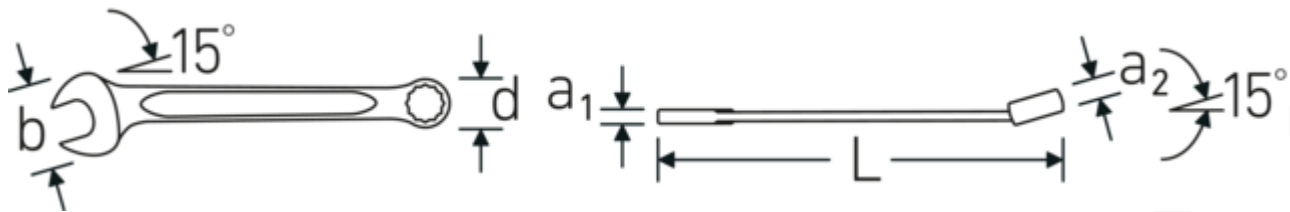

Combination wrench OPEN BOX, inch

OPEN BOX 13a

Product no. **40482828**
 GTIN **4018754020140**
 Model **OPEN BOX 13a 7/16**

Label. Combination wrench Wrench size 7/16 " L.135mm

Technical Drawing.

Technical Attributes.

a1	4,8 mm
a2	8 mm
Width mm (b)	26 mm
d	16,4 mm
DIN	DIN 3113 Form A / ISO 7738 Form A
Length mm (L)	135 mm
Jaw angle	15 °
Ring position	15 °
Wrench width 1 [inch]	7/16 "
Wrench width s 2 [inch]	7/16 "

Logistics data.

Depth mm (IFS)	137
Width mm (IFS)	25
Height mm (IFS)	9
Length (packed, mm)	137
Width (packed, mm)	60
Height (packed, mm)	28
Volume (packed, dm ³)	0.23016 dm ³
Product no.	40482828
Weight (gross, kg)	0,418
Weight PAP (kg)	0,000
Weight PVC (kg)	0,007
GTIN	4018754020140