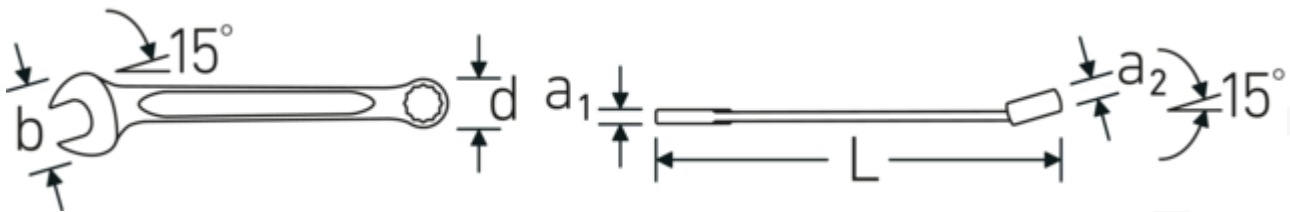

Combination wrench OPEN BOX, inch

OPEN BOX 13a

Product no. **40486464**
 GTIN **4018754020324**
 Model **OPEN BOX 13a 1 1/2**

Label. Combination wrench Wrench size 1 1/2 " L.480mm

Technical Drawing.

Technical Attributes.

a1	11 mm
a2	19 mm
Width mm (b)	87 mm
d	53,6 mm
DIN	DIN 3113 Form A / ISO 7738 Form A
Length mm (L)	480 mm
Jaw angle	15 °
Ring position	15 °
Wrench width 1 [inch]	1 1/2 "
Wrench width s 2 [inch]	1 1/2 "

Logistics data.

Depth mm (IFS)	482
Width mm (IFS)	84
Height mm (IFS)	33
Length (packed, mm)	483
Width (packed, mm)	85
Height (packed, mm)	34
Volume (packed, dm ³)	1.39587 dm ³
Product no.	40486464
Weight (gross, kg)	0,950
Weight PAP (kg)	0,000
Weight PVC (kg)	0,020
GTIN	4018754020324