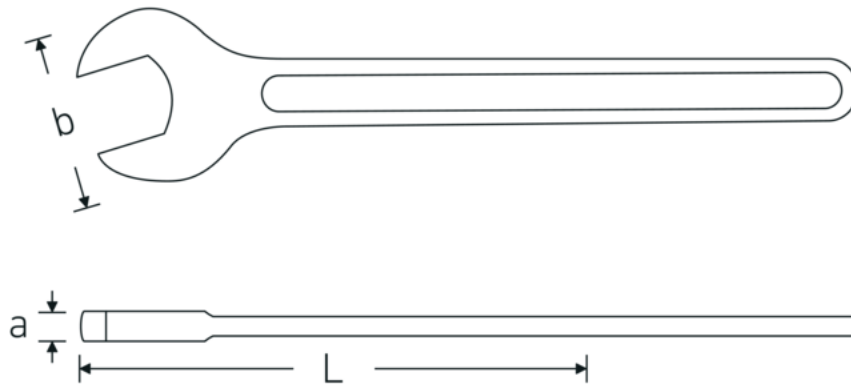

Open-ended wrench, metric

4004

Product no. **40040850**
GTIN **4018754018444**
Model **4004 85**

Label. Open-ended wrench Wrench size 85mm L.690mm

Technical Drawing.

Technical Attributes.

a	23 mm
Width mm (b)	173 mm
DIN	DIN 894
Length mm (L)	690 mm
Wrench width 1 [mm]	85 mm

Logistics data.

Depth mm (IFS)	691
Width mm (IFS)	169
Height mm (IFS)	24
Length (packed, mm)	691
Width (packed, mm)	169
Height (packed, mm)	24
Volume (packed, dm ³)	2.802696 dm ³
Product no.	40040850
Weight (gross, kg)	3,510

Variants.

Product no.	Art. no. (ERP)	Description	GTIN
40040240	4004 24	Open-ended wrench Wrench size 24mm L.215mm	4018754018307
40040270	4004 27	Open-ended wrench Wrench size 27mm L.238mm	4018754018314
40040300	4004 30	Open-ended wrench Wrench size 30mm L.261mm	4018754018321
40040320	4004 32	Open-ended wrench Wrench size 32mm L.273mm	4018754018338
40040360	4004 36	Open-ended wrench Wrench size 36mm L.300mm	4018754018345
40040410	4004 41	Open-ended wrench Wrench size 41mm L.335mm	4018754018352
40040460	4004 46	Open-ended wrench Wrench size 46mm L.369mm	4018754018369
40040500	4004 50	Open-ended wrench Wrench size 50mm L.412mm	4018754018376
40040550	4004 55	Open-ended wrench Wrench size 55mm L.457mm	4018754018383
40040600	4004 60	Open-ended wrench Wrench size 60mm L.492mm	4018754018390
40040650	4004 65	Open-ended wrench Wrench size 65mm L.528mm	4018754018406
40040700	4004 70	Open-ended wrench Wrench size 70mm L.572mm	4018754018413
40040750	4004 75	Open-ended wrench Wrench size 75mm L.608mm	4018754018420
40040800	4004 80	Open-ended wrench Wrench size 80mm L.645mm	4018754018437
40040850	4004 85	Open-ended wrench Wrench size 85mm L.690mm	4018754018444