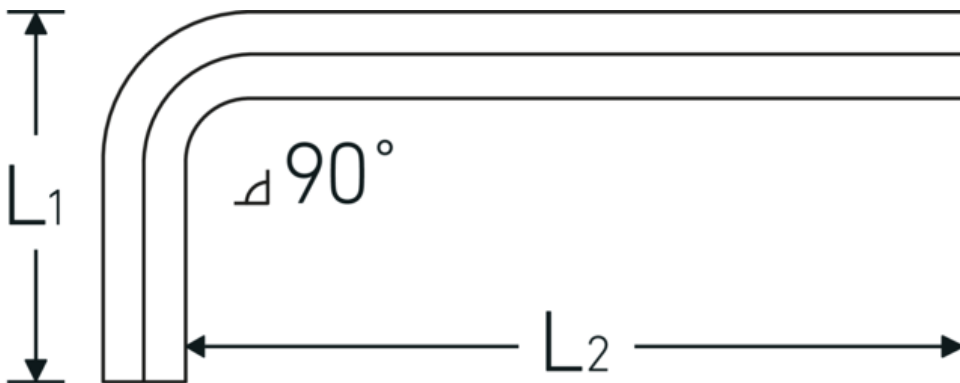

## Hex key L-wrench

10760a

Product no. **43553005**  
 GTIN **4018754332281**  
 Model **10760a 5/64**  
**WINKELSCHRAUBENDREHER**  
**SECHSKANT**

**Label.** Hex key L-wrench screwdriver Hex drive 5/64 L.16mm x 50mm

### Technical Drawing.

### Technical Attributes.

Drive profile	hex
External hex drive (inch)	5/64
L1	16 mm
L2	50 mm

### Logistics data.

Depth mm (IFS)	51
Width mm (IFS)	17
Height mm (IFS)	2
Length (packed, mm)	175
Width (packed, mm)	100
Height (packed, mm)	3
Volume (packed, dm <sup>3</sup> )	0.0525 dm <sup>3</sup>
Product no.	43553005
Weight (gross, kg)	0,020