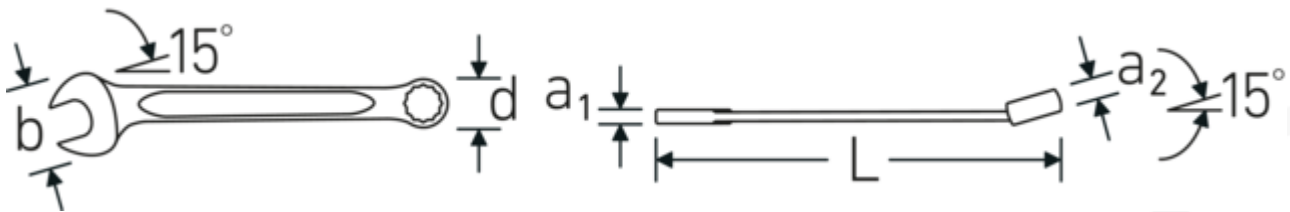

### OPEN BOX 13a

Product no. **40484040**  
 GTIN **4018754020201**  
 Model **OPEN BOX 13a 3/4**

**Label.** Combination wrench Wrench size 3/4 " L.230mm

## Technical Drawing.

## Technical Attributes.

a1	6,7 mm
a2	11,5 mm
Width mm (b)	42 mm
d	27,5 mm
DIN	DIN 3113 Form A / ISO 7738 Form A
Length mm (L)	230 mm
Jaw angle	15 °
Ring position	15 °
Wrench width 1 [inch]	3/4 "
Wrench width s 2 [inch]	3/4 "

## Logistics data.

Depth mm (IFS)	233
Width mm (IFS)	43
Height mm (IFS)	17
Length (packed, mm)	233
Width (packed, mm)	145
Height (packed, mm)	44
Volume (packed, dm <sup>3</sup> )	1.48654 dm <sup>3</sup>
Product no.	40484040
Weight (gross, kg)	1,440
Weight PAP (kg)	0,000
Weight PVC (kg)	0,013
GTIN	4018754020201