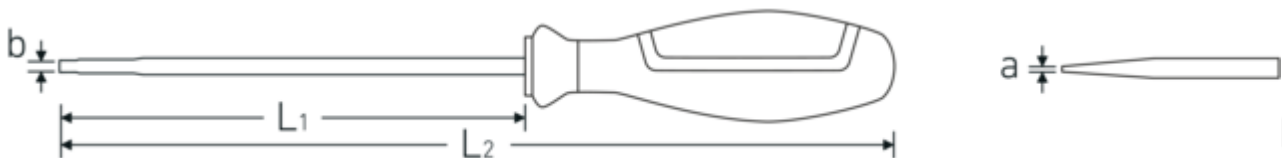

### 4661 VDE

Product no. **46613035**  
 GTIN **4018754338092**  
 Model **4661 VDE 3**  
**SCHLITZSCHRAUBENDREHER**  
**3,5**

**Label.** VDE slotted screwdriver 0,6mm x 3,5mm L.100mm

## Technical Drawing.

## Logistics data.

Depth mm (IFS)	203
Width mm (IFS)	25
Height mm (IFS)	25
Length (packed, mm)	205
Width (packed, mm)	110
Height (packed, mm)	62
Volume (packed, dm <sup>3</sup> )	1.3981 dm <sup>3</sup>
Product no.	46613035
Weight (gross, kg)	0,484
Weight PAP (kg)	0,082
Weight PVC (kg)	0,000
GTIN	4018754338092
Country of origin	GERMANY
Region of origin	Nordrhein-Westfalen