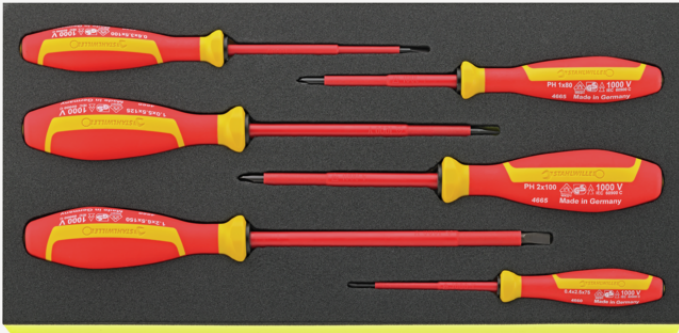

Screwdriver set DRALL+

TCS 4660/4665 VDE

Product no. **96838766**
GTIN **4018754169498**
Model **TCS 4660/4665 VDE**

Label. Screwdriver set DRALL+ TCS 4660/4665 VDE 6 pcs.

Features.

- 175 x 350 x 40 mm
- 6 pieces

Advantages.

With the Tool Control System, the tools fit into chemical-resistant safety foam inserts with high-precision, 3-D cutouts

Product highlights.

Individual.

The four handle sizes for the screwdrivers are designed specifically to match the drive profiles.

Safe.

The blades are made of exceptionally fine industrial-grade chrome alloy steel, through-hardened and anchored in the grip in such a way that they stay there.

Robust.

Whether you use the straight-bladed or Phillips/Pozidriv type - the cross-hatched blade tips will accurately and safely transmit maximum force to the screw head.

Technical Attributes.

Number of tools	6 pcs.
Width mm (b)	175 mm
Height mm (h)	40 mm
Length mm (L)	350 mm
Drawer dividers	1/3

Logistics data.

Depth mm (IFS)	350
Width mm (IFS)	175
Height mm (IFS)	40
Length (packed, mm)	365
Width (packed, mm)	185
Height (packed, mm)	80
Volume (packed, dm ³)	5.402 dm ³
Art. no.	96838766
Weight (gross, kg)	0,742
Weight PAP (kg)	0,138
Weight PVC (kg)	0,000
GTIN	4018754169498
Country of origin	GERMANY
Region of origin	Nordrhein-Westfalen
WEEE/ElektroG	nicht ear-pflichtig
Customs tariff no.	82054000
Packing standard	1
Weight	391 g