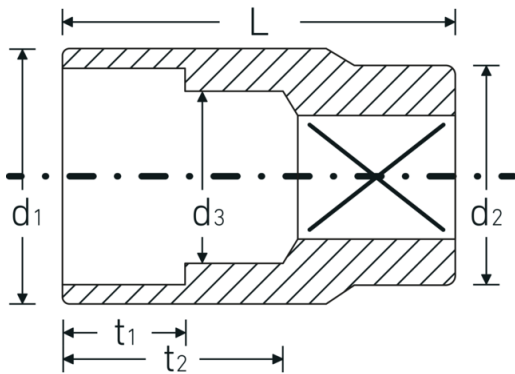

Sockets 1/2", metric

52

Product no. **03030022**
GTIN **4018754005949**
Model **52 22**

Label. 1/2 " Socket Wrench size 22mm L.42mm

Technical Drawing.

Technical Attributes.

Drive profile	hex AS-Drive®
Internal square drive (inch)	1/2 "
d1	29,7 mm
d2	26 mm
d3	21 mm
DIN	DIN 3124 / ISO 2725-1, ASME B 107.5M, DIN EN 3709
Length mm (L)	42 mm
Width across flats [mm]	22 mm