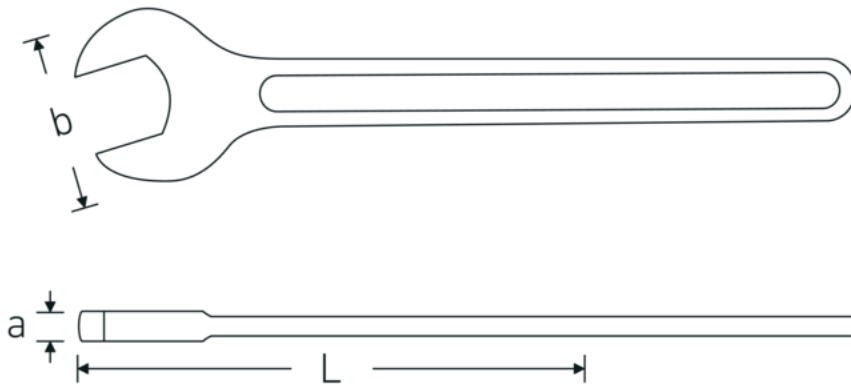

## Open-ended wrench, metric

**4004**

Product no. **40040460**  
GTIN **4018754018369**  
Model **4004 46**

**Label.** Open-ended wrench Wrench size 46mm L.369mm

### Technical Drawing.

### Technical Attributes.

<b>a</b>	14,8 mm
<b>Width mm (b)</b>	93 mm
<b>DIN</b>	DIN 894
<b>Length mm (L)</b>	369 mm
<b>Wrench width 1 [mm]</b>	46 mm

## Variants.

Product no.	Art. no. (ERP)	Description	GTIN
40040240	4004 24	Open-ended wrench Wrench size 24mm L.215mm	4018754018307
40040270	4004 27	Open-ended wrench Wrench size 27mm L.238mm	4018754018314
40040300	4004 30	Open-ended wrench Wrench size 30mm L.261mm	4018754018321
40040320	4004 32	Open-ended wrench Wrench size 32mm L.273mm	4018754018338
40040360	4004 36	Open-ended wrench Wrench size 36mm L.300mm	4018754018345
40040410	4004 41	Open-ended wrench Wrench size 41mm L.335mm	4018754018352
40040460	4004 46	Open-ended wrench Wrench size 46mm L.369mm	4018754018369
40040500	4004 50	Open-ended wrench Wrench size 50mm L.412mm	4018754018376
40040550	4004 55	Open-ended wrench Wrench size 55mm L.457mm	4018754018383
40040600	4004 60	Open-ended wrench Wrench size 60mm L.492mm	4018754018390
40040650	4004 65	Open-ended wrench Wrench size 65mm L.528mm	4018754018406
40040700	4004 70	Open-ended wrench Wrench size 70mm L.572mm	4018754018413
40040750	4004 75	Open-ended wrench Wrench size 75mm L.608mm	4018754018420
40040800	4004 80	Open-ended wrench Wrench size 80mm L.645mm	4018754018437
40040850	4004 85	Open-ended wrench Wrench size 85mm L.690mm	4018754018444