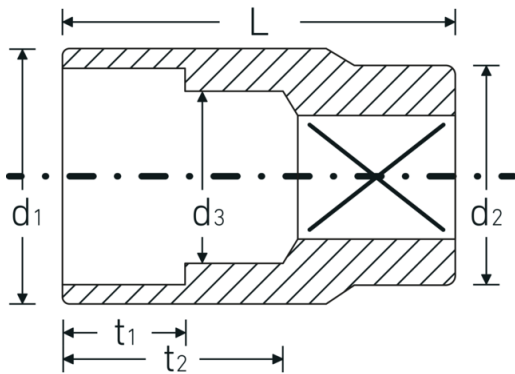

Sockets 1/2", inch

50a

Product no. **03410024**
GTIN **4018754007837**
Model **50 A 3/8**

Label.

1/2 " Socket Wrench size 3/8" L.38mm

Technical Drawing.

Technical Attributes.

Drive profile	bi-hex AS-Drive®
Internal square drive (inch)	1/2 "
d1	14,3 mm
d2	22 mm
d3	8,3 mm
Length mm (L)	38 mm
Wrench size [inch]	3/8 "
t1	9 mm
t2	22 mm

Logistics data.

Depth mm (IFS)	38
Width mm (IFS)	23
Height mm (IFS)	23
Length (packed, mm)	120
Width (packed, mm)	50
Height (packed, mm)	40
Volume (packed, dm3)	0.24 dm3
Product no.	03410024
Weight (gross, kg)	0,515