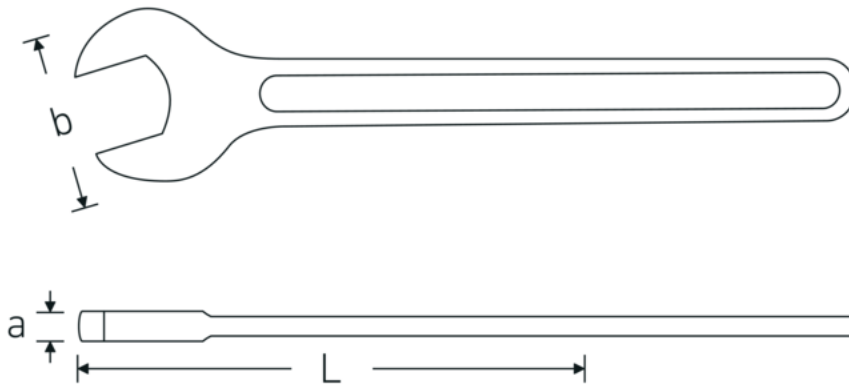

Open-ended wrench, metric

4004

Product no. **40040360**
GTIN **4018754018345**
Model **4004 36**

Label. Open-ended wrench Wrench size 36mm L.300mm

Technical Drawing.

Technical Attributes.

a	12,8 mm
Width mm (b)	74 mm
DIN	DIN 894
Length mm (L)	300 mm
Wrench width 1 [mm]	36 mm

Logistics data.

Depth mm (IFS)	300
Width mm (IFS)	80
Height mm (IFS)	14
Length (packed, mm)	300
Width (packed, mm)	80
Height (packed, mm)	14
Volume (packed, dm3)	0.336 dm3
Product no.	40040360
Weight (gross, kg)	0,395

Variants.

Product no.	Art. no. (ERP)	Description	GTIN
40040240	4004 24	Open-ended wrench Wrench size 24mm L.215mm	4018754018307
40040270	4004 27	Open-ended wrench Wrench size 27mm L.238mm	4018754018314
40040300	4004 30	Open-ended wrench Wrench size 30mm L.261mm	4018754018321
40040320	4004 32	Open-ended wrench Wrench size 32mm L.273mm	4018754018338
40040360	4004 36	Open-ended wrench Wrench size 36mm L.300mm	4018754018345
40040410	4004 41	Open-ended wrench Wrench size 41mm L.335mm	4018754018352
40040460	4004 46	Open-ended wrench Wrench size 46mm L.369mm	4018754018369
40040500	4004 50	Open-ended wrench Wrench size 50mm L.412mm	4018754018376
40040550	4004 55	Open-ended wrench Wrench size 55mm L.457mm	4018754018383
40040600	4004 60	Open-ended wrench Wrench size 60mm L.492mm	4018754018390
40040650	4004 65	Open-ended wrench Wrench size 65mm L.528mm	4018754018406
40040700	4004 70	Open-ended wrench Wrench size 70mm L.572mm	4018754018413
40040750	4004 75	Open-ended wrench Wrench size 75mm L.608mm	4018754018420
40040800	4004 80	Open-ended wrench Wrench size 80mm L.645mm	4018754018437
40040850	4004 85	Open-ended wrench Wrench size 85mm L.690mm	4018754018444