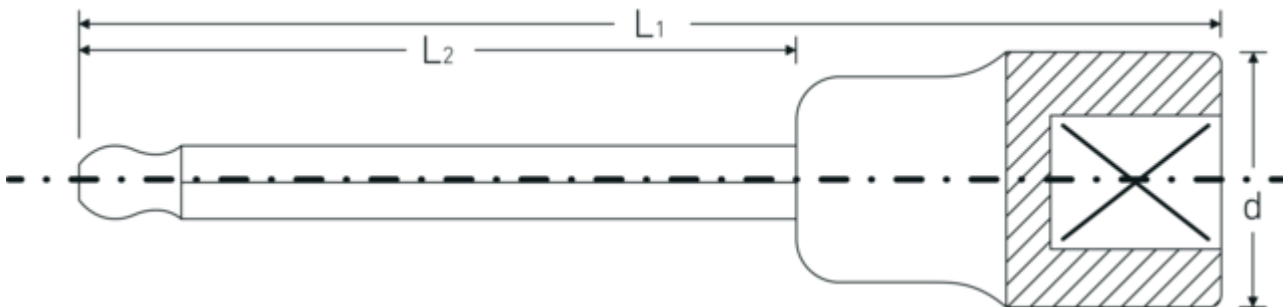

**INHEX screwdriver sockets 1/2",  
metric, with ballpoint**

**54KK**

Product no. **03280005**  
GTIN **4018754007332**  
Model **54 KK 5**

**Label.** INHEX screwdriver socket 1/2 " 5mm L.100mm

**Technical Drawing.**

**Technical Attributes.**

Drive profile	hex
External hex drive (mm)	5 mm
Internal square drive (inch)	1/2 "
d	22,7 mm
L1	100 mm
L2	62 mm

**Logistics data.**

Depth mm (IFS)	100
Width mm (IFS)	23
Height mm (IFS)	23
Length (packed, mm)	110
Width (packed, mm)	80
Height (packed, mm)	23
Volume (packed, dm <sup>3</sup> )	0.2024 dm <sup>3</sup>
Product no.	03280005
Weight (gross, kg)	0,375
Weight PAP (kg)	0,000
Weight PVC (kg)	0,003

## Variants.

Product no.	Model no. (ERP)	Description	GTIN
03280005	54 KK 5	INHEX screwdriver socket 1/2 " 5mm L.100mm	4018754007332
03280006	54 KK 6	INHEX screwdriver socket 1/2 " 6mm L.100mm	4018754007349
03280007	54 KK 7	INHEX screwdriver socket 1/2 " 7mm L.100mm	4018754099689
03280008	54 KK 8	INHEX screwdriver socket 1/2 " 8mm L.100mm	4018754007356
03280010	54 KK 10	INHEX screwdriver socket 1/2 " 10mm L.100mm	4018754007363