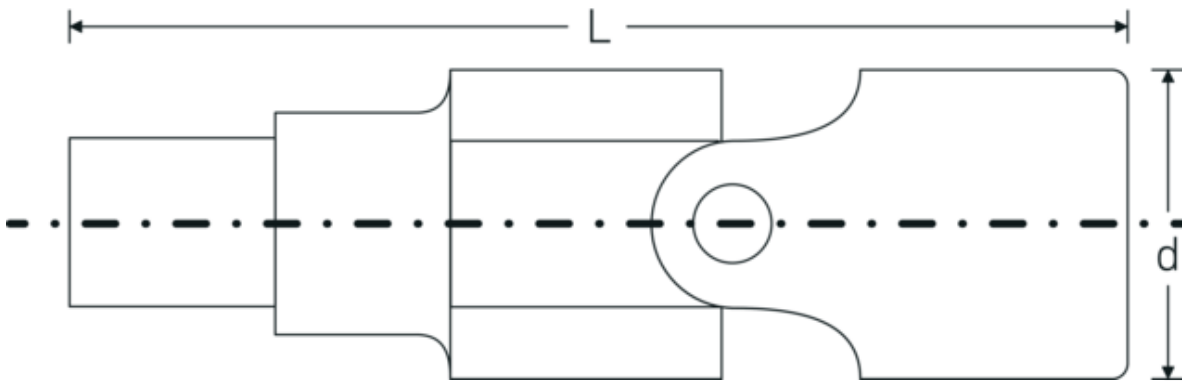

Universal joint

561

Product no. **15020000**
GTIN **4018754013371**
Model **561**

Label. 3/4 " Universal joint L.109mm

Features. • DIN 3123/ISO 3316

Technical Drawing.

Technical Attributes.

External square drive (inch)	3/4
Internal square drive (inch)	3/4 "
d	40 mm
DIN	DIN 3123 / ISO 3316
Length mm (L)	109 mm

Logistics data.

Depth mm (IFS)	110
Width mm (IFS)	40
Height mm (IFS)	40
Length (packed, mm)	115
Width (packed, mm)	45
Height (packed, mm)	45
Volume (packed, dm3)	0.232875 dm3

Art. no.	15020000
Weight (gross, kg)	0,566
Weight PAP (kg)	0,000
Weight PVC (kg)	0,005
GTIN	4018754013371
Country of origin	GERMANY
Region of origin	Nordrhein-Westfalen
WEEE/ElektroG	nicht ear-pflichtig
Customs tariff no.	82042000
Packing standard	1
Weight	566 g

Variants.

Art. no.	Model no. (ERP)	Description	GTIN
15020000	561	3/4 " Universal joint L.109mm	4018754013371

GTIN-Code.

STAHLWILLE Eduard Wille GmbH & Co. KG

Lindenallee 27 · 42349 Wuppertal · Germany · Phone: +49 202 4791-0 · Fax: +49 202 4791-200
info@stahlwille.de · www.stahlwille.com · Copyright by STAHLWILLE Eduard Wille GmbH & Co. KG, Wuppertal
Copyright by STAHLWILLE Eduard Wille GmbH & Co. KG, Wuppertal