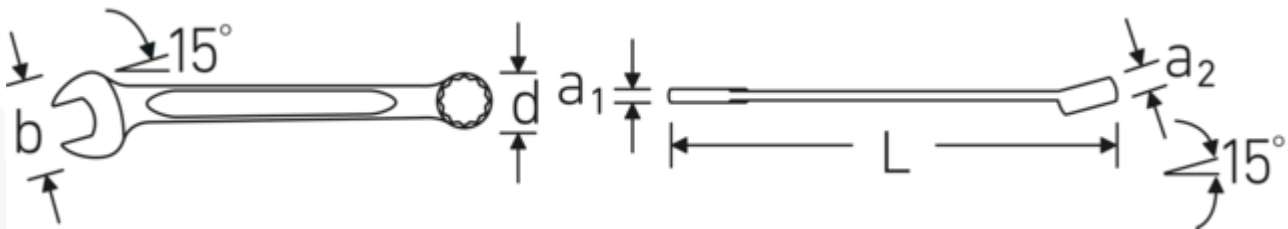

Combination spanner, inch

130a

Product no. 40572222
GTIN 4018754020652
Model 130a 11/32

Label. Combination spanner Spanner size 11/32 " L.120mm

- Features.**
- Fed. Spec. GGG-W-636 E
 - HPQ® heavy-duty steel, chrome-plated

Advantages.

Made in Germany – STAHLWILLE Combination spanner, inch, open end 15° angled, length 120 mm, Fed. Spec. GGG-W-636 E, 40572222

The double-T profile gives the spanner outstanding bending strength.

The distinctive STAHLWILLE rounded finish gives the spanner a non-slip and pleasant feel for safe working, even with oil-smearred hands.

Technical Drawing.

Technical Attributes.

a1 4,9 mm

Logistics data.

Depth mm (IFS) 118

a2	7 mm	Width mm (IFS)	19
Width mm (b)	19 mm	Height mm (IFS)	10
d	13,1 mm	Length (packed, mm)	130
DIN	Fed. Spec. GGG- W-636 E	Width (packed, mm)	40
Length mm (L)	120 mm	Height (packed, mm)	35
Jaw angle	15 °	Volume (packed, dm3)	0.182 dm3
Ring position	15 °	Art. no.	40572222
Spanner width 1 [inch]	11/32 "	Weight (gross, kg)	0,250
Spanner width s 2 [inch]	11/32 "	Weight PAP (kg)	0,000
		Weight PVC (kg)	0,003
		GTIN	4018754020652
		Country of origin	GERMANY
		Region of origin	Nordrhein-Westfalen
		WEEE/ElektroG	nicht ear-pflichtig
		Customs tariff no.	82041100
		Packing standard	10
		Weight	25 g