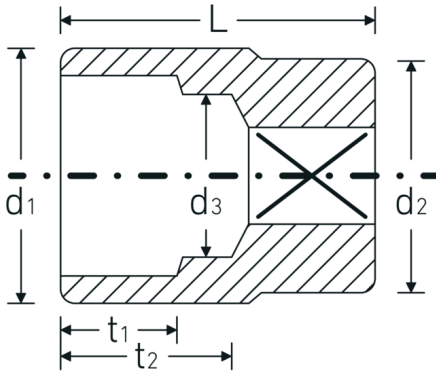

Sockets 3/4", inch

55a

Product no. **05410052**
GTIN **4018754009367**
Model **55 A 1 1/8**

Label.

3/4 " Socket Wrench size 1 1/8" L.57mm

Technical Drawing.

Technical Attributes.

Drive profile	bi-hex AS-Drive®
Internal square drive (inch)	3/4 "
d1	41 mm
d2	38 mm
d3	27,5 mm
Length mm (L)	57 mm
Wrench size [inch]	1 1/8 "
t1	20 mm
t2	32,5 mm

Logistics data.

Depth mm (IFS)	57
Width mm (IFS)	42
Height mm (IFS)	42
Length (packed, mm)	87
Width (packed, mm)	64
Height (packed, mm)	45
Volume (packed, dm ³)	0.25056 dm ³
Product no.	05410052
Weight (gross, kg)	0,600

Variants.

Product no.	Model no. (ERP)	Description	GTIN
05410040	55 A 3/4	3/4 " Socket Wrench size 3/4" L.50mm	4018754127207
05410042	55 A 13/16	3/4 " Socket Wrench size 13/16" L.51mm	4018754127214
05410044	55 A 7/8	3/4 " Socket Wrench size 7/8" L.51mm	4018754009312
05410046	55 A 15/16	3/4 " Socket Wrench size 15/16" L.51mm	4018754009329
05410048	55 A 1	3/4 " Socket Wrench size 1" L.52mm	4018754009343
05410050	55 A 1 1/16	3/4 " Socket Wrench size 1 1/16" L.54mm	4018754009350
05410052	55 A 1 1/8	3/4 " Socket Wrench size 1 1/8" L.57mm	4018754009367
05410056	55 A 1 1/4	3/4 " Socket Wrench size 1 1/4" L.58mm	4018754009381
05410058	55 A 1 5/16	3/4 " Socket Wrench size 1 5/16" L.59mm	4018754009398
05410060	55 A 1 3/8	3/4 " Socket Wrench size 1 3/8" L.59mm	4018754009404
05410062	55 A 1 7/16	3/4 " Socket Wrench size 1 7/16" L.60mm	4018754009411
05410064	55 A 1 1/2	3/4 " Socket Wrench size 1 1/2" L.64mm	4018754009428
05410066	55 A 1 5/8	3/4 " Socket Wrench size 1 5/8" L.67mm	4018754009442
05410067	55 A 1 11/16	3/4 " Socket Wrench size 1 11/16" L.70mm	4018754009459
05410068	55 A 1 3/4	3/4 " Socket Wrench size 1 3/4" L.70mm	4018754009466
05410069	55 A 1 13/16	3/4 " Socket Wrench size 1 13/16" L.73mm	4018754009473
05410070	55 A 1 7/8	3/4 " Socket Wrench size 1 7/8" L.76mm	4018754009480
05410072	55 A 2	3/4 " Socket Wrench size 2" L.80mm	4018754009497