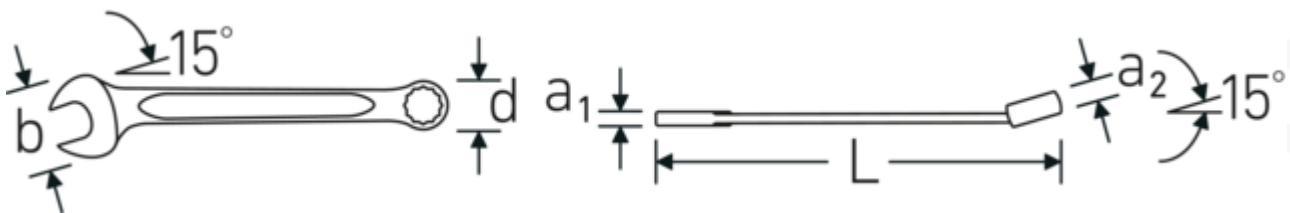

Combination spanner OPEN BOX, inch
OPEN BOX 13a

Product no. **40485858**
GTIN **4018754020294**
Model **OPEN BOX 13a 1 5/16**

Label. Combination spanner OPEN BOX long Spanner size 1 5/16 " L.450mm

Features. • Chrome Alloy Steel, chrome plated

Advantages.

Made in Germany – STAHLWILLE Combination spanner OPEN BOX, inch , open end 15 °angled, length 450 mm, DIN 3113 Form A / ISO 7738 Form A, , 40485858.

Technical Drawing.

Technical Attributes.

a1	9,6 mm
a2	17 mm
Width mm (b)	74 mm
d	47 mm

Logistics data.

Depth mm (IFS)	450
Width mm (IFS)	74
Height mm (IFS)	9
Length (packed, mm)	452
Width (packed, mm)	75

DIN	DIN 3113 Form A / ISO 7738 Form A	Height (packed, mm)	9
Length mm (L)	450 mm	Volume (packed, dm3)	0.3051 dm3
Jaw angle	15 °	Art. no.	40485858
Ring position	15 °	Weight (gross, kg)	0,617
Spanner width 1 [inch]	1 5/16 "	Weight PAP (kg)	0,000
Spanner width s 2 [inch]	1 5/16 "	Weight PVC (kg)	0,012
		GTIN	4018754020294
		Country of origin	GERMANY
		Region of origin	Nordrhein-Westfalen
		WEEE/ElektroG	nicht ear-pflichtig
		Customs tariff no.	82041100
		Packing standard	1
		Weight	617 g