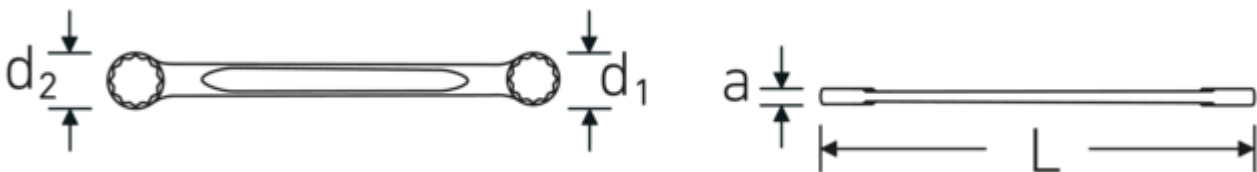

Double-ended ring spanner, metric

StahlwilleSTABIL®21

Product no. **41051011**
GTIN **4018754021253**
Model **21 10 x 11**

Label. Double-ended ring spanner Spanner size 10 x 11 mm L.130mm

Features. StahlwilleSTABIL®

- straight
- DIN 837/ISO 10103
- Chrome Alloy Steel, chrome plated

Advantages.

Straight

Technical Drawing.

Technical Attributes.

a	6 mm
Drive profile	bi-hex AS-Drive®
d1	15,4 mm
d2	16,6 mm

Logistics data.

Depth mm (IFS)	132
Width mm (IFS)	17
Height mm (IFS)	6
Length (packed, mm)	132

DIN	DIN 837 / ISO 10103	Width (packed, mm)	60
Length mm (L)	130 mm	Height (packed, mm)	18
Spanner width 1 [mm]	10 mm	Volume (packed, dm3)	0.14256 dm3
Spanner width 2 [mm]	11 mm	Art. no.	41051011
		Weight (gross, kg)	0,280
		Weight PAP (kg)	0,000
		Weight PVC (kg)	0,004
		GTIN	4018754021253
		Country of origin	GERMANY
		Region of origin	Nordrhein-Westfalen
		WEEE/ElektroG	nicht ear-pflichtig
		Customs tariff no.	82041100
		Packing standard	10
		Weight	30 g