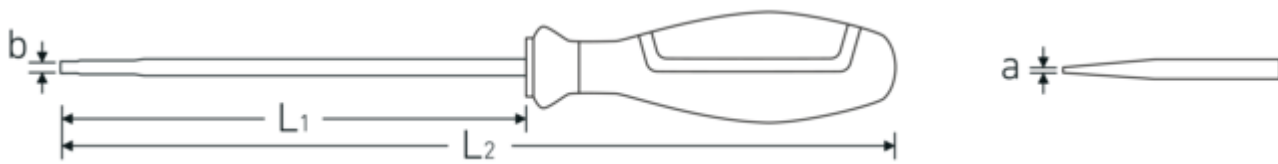

VDE electrician's slotted screwdriver DRALL+

4660 VDE

Product **46603025**
no.
GTIN **4018754278992**
Model **4660 VDE 1 0,4X 2,5X 75 VDE**
SCHLITZSCHRAUBENDREHER
MIT DRALL-GRIFF

Label.

VDE electrician's slotted screwdriver DRALL+ 0,4mm x 2,5mm L.75mm

Product highlights.

Technical Drawing.

Technical Attributes.

a	0,4 mm
Drive profile	Slot
Width mm (b)	2,5 mm
DIN	DIN EN 60900
Size	1
L1	75 mm
L2	160 mm

Logistics data.

Depth mm (IFS)	180
Width mm (IFS)	25
Height mm (IFS)	25
Length (packed, mm)	205
Width (packed, mm)	105
Height (packed, mm)	65
Volume (packed, dm ³)	1.399125 dm ³
Product no.	46603025
Weight (gross, kg)	0,260
Weight PAP (kg)	0,051
Weight PVC (kg)	0,000
GTIN	4018754278992
Country of origin	GERMANY
Region of origin	Nordrhein-Westfalen
WEEE/ElektroG	nicht ear-pflichtig
Customs tariff no.	82054000
Packing standard	10
Weight	20 g