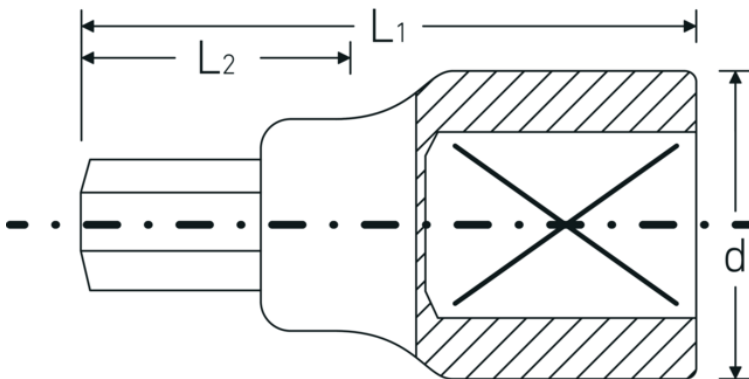

INHEX screwdriver sockets 3/4", metric

59

Product no. **05050019**
GTIN **4018754009305**
Model **59 19**

Label. INHEX screwdriver socket 3/4 " 19mm L.80mm

Technical Drawing.

Technical Attributes.

Drive profile	hex
External hex drive (mm)	19 mm
Internal square drive (inch)	3/4 "
d	34,7 mm
DIN	DIN 7422
L1	80 mm
L2	25 mm

Logistics data.

Depth mm (IFS)	80
Width mm (IFS)	35
Height mm (IFS)	35
Length (packed, mm)	80
Width (packed, mm)	35
Height (packed, mm)	35
Volume (packed, dm ³)	0.098 dm ³
Product no.	05050019
Weight (gross, kg)	0,351

Weight PAP (kg)	0,000
Weight PVC (kg)	0,003
GTIN	4018754009305
Country of origin	GERMANY
Region of origin	Nordrhein-Westfalen
WEEE/ElektroG	nicht ear-pflichtig
Customs tariff no.	82042000
Packing standard	1
Weight	346 g

Variants.

Product no.	Model no. (ERP)	Description	GTIN
05050014	59 14	INHEX screwdriver socket 3/4 " 14mm L.80mm	4018754009282
05050017	59 17	INHEX screwdriver socket 3/4 " 17mm L.80mm	4018754009299
05050019	59 19	INHEX screwdriver socket 3/4 " 19mm L.80mm	4018754009305
05050022	59 22	INHEX screwdriver socket 3/4 " 22mm L.80mm	4018754132164