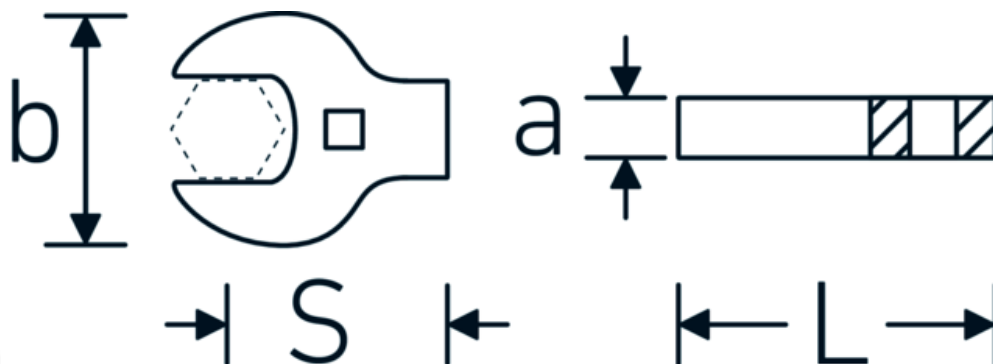

CROW-FOOT wrench heavy-duty, inch
540a HD

Product no. **02501052**
GTIN **4018754198139**
Model **540A HD SW 1.1/8**

Label. 3/8 " CROW-FOOT wrench heavy-duty Wrench size 1 1/8" L.59mm

Technical Drawing.

Technical Attributes.

a	11 mm
Internal square drive (inch)	3/8 "
Width mm (b)	53,8 mm

Logistics data.

Depth mm (IFS)	55
Width mm (IFS)	55
Height mm (IFS)	10

Length mm (L)	59 mm	Length (packed, mm)	55
S	35 mm	Width (packed, mm)	55
Wrench size [inch]	1 1/8 "	Height (packed, mm)	10
		Volume (packed, dm3)	0.03025 dm3
		Product no.	02501052
		Weight (gross, kg)	0,130
		Weight PAP (kg)	0,000
		Weight PVC (kg)	0,002
		GTIN	4018754198139
		Country of origin	GERMANY
		Region of origin	Nordrhein-Westfalen
		WEEE/ElektroG	nicht ear-pflichtig
		Customs tariff no.	82042000
		Packing standard	1
		Weight	128 g