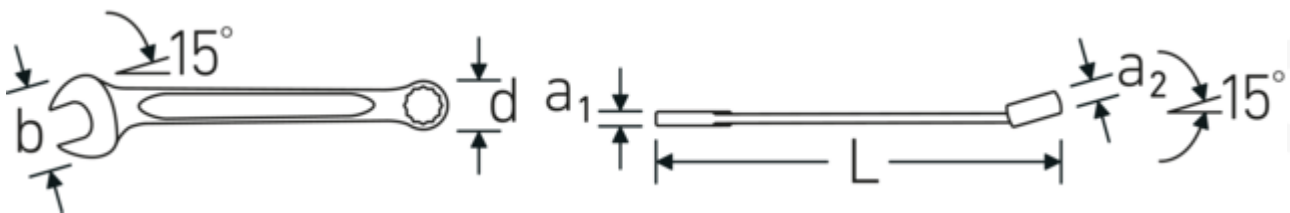

Combination spanner OPEN BOX, inch
OPEN BOX 13a

Product no. 40481414
GTIN 4018754020072
Model OPEN BOX 13a 7/32

Label. Combination spanner OPEN BOX long Spanner size 7/32 " L.95mm

Features. • Chrome Alloy Steel, chrome plated

Advantages.

Made in Germany – STAHLWILLE Combination spanner OPEN BOX, inch , open end 15 °angled, length 95 mm, DIN 3113 Form A / ISO 7738 Form A, , 40481414.

Technical Drawing.

Technical Attributes.

a1	3 mm
a2	3,2 mm
Width mm (b)	14 mm
d	9,8 mm

Logistics data.

Depth mm (IFS)	95
Width mm (IFS)	14
Height mm (IFS)	5
Length (packed, mm)	97
Width (packed, mm)	15

DIN	DIN 3113 Form A / ISO 7738 Form A	Height (packed, mm)	18
Length mm (L)	95 mm	Volume (packed, dm³)	0.02619 dm ³
Jaw angle	15 °	Art. no.	40481414
Ring position	15 °	Weight (gross, kg)	0,055
Spanner width 1 [inch]	7/32 "	Weight PAP (kg)	0,000
Spanner width s 2 [inch]	7/32 "	Weight PVC (kg)	0,003
		GTIN	4018754020072
		Country of origin	GERMANY
		Region of origin	Nordrhein-Westfalen
		WEEE/ElektroG	nicht ear-pflichtig
		Customs tariff no.	82041100
		Packing standard	5
		Weight	10 g