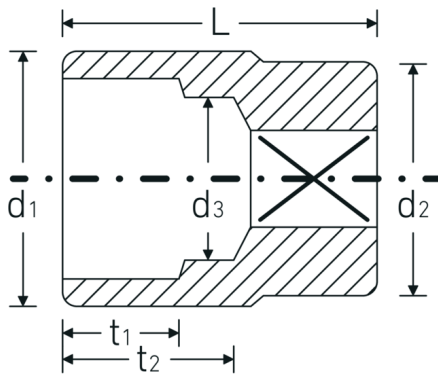

### Label.

3/4 " Socket Wrench size 1 5/16" L.59mm

## Technical Drawing.

## Technical Attributes.

Drive profile	bi-hex AS-Drive®
Internal square drive (inch)	3/4 "
d1	46,5 mm
d2	40 mm
d3	32,1 mm
Length mm (L)	59 mm
Wrench size [inch]	1 5/16 "
t1	24 mm
t2	33,1 mm

## Logistics data.

Depth mm (IFS)	59
Width mm (IFS)	47
Height mm (IFS)	47
Length (packed, mm)	100
Width (packed, mm)	70
Height (packed, mm)	48
Volume (packed, dm <sup>3</sup> )	0.336 dm <sup>3</sup>
Product no.	05410058
Weight (gross, kg)	0,700