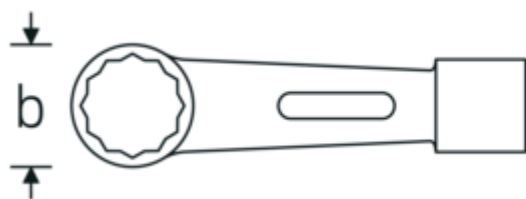

Impact ring wrench

8

Product no. **42010065**
GTIN **4018754023257**
Model **8 65**

Label.

Impact ring wrench Wrench size 65 mm L.325mm

Technical Drawing.

Technical Attributes.

a	45 mm
Width mm (b)	90,5 mm
Length mm (L)	325 mm
Wrench width 1 [mm]	65 mm

Logistics data.

Depth mm (IFS)	329
Width mm (IFS)	92
Height mm (IFS)	45
Length (packed, mm)	329
Width (packed, mm)	92
Height (packed, mm)	45
Volume (packed, dm3)	1.36206 dm3

Product no.	42010065
Weight (gross, kg)	3,075
Weight PAP (kg)	0,000
Weight PVC (kg)	0,000
GTIN	4018754023257
Country of origin	GERMANY
Region of origin	Nordrhein-Westfalen
WEEE/ElektroG	nicht ear-pflichtig
Customs tariff no.	82041100
Packing standard	1
Weight	3209 g

Variants.

Product no.	Art. no. (ERP)	Description	GTIN
42010032	8 32	Impact ring wrench Wrench size 32 mm L.195mm	4018754023141
42010036	8 36	Impact ring wrench Wrench size 36 mm L.195mm	4018754023165
42010041	8 41	Impact ring wrench Wrench size 41 mm L.200mm	4018754023172
42010046	8 46	Impact ring wrench Wrench size 46 mm L.250mm	4018754023189
42010050	8 50	Impact ring wrench Wrench size 50 mm L.280mm	4018754023196
42010055	8 55	Impact ring wrench Wrench size 55 mm L.300mm	4018754023219
42010060	8 60	Impact ring wrench Wrench size 60 mm L.300mm	4018754023233
42010065	8 65	Impact ring wrench Wrench size 65 mm L.325mm	4018754023257
42010070	8 70	Impact ring wrench Wrench size 70 mm L.355mm	4018754023264
42010075	8 75	Impact ring wrench Wrench size 75 mm L.360mm	4018754023271
42010080	8 80	Impact ring wrench Wrench size 80 mm L.440mm	4018754023295
42010085	8 85	Impact ring wrench Wrench size 85 mm L.440mm	4018754023318
42010090	8 90	Impact ring wrench Wrench size 90 mm L.445mm	4018754023325
42010095	8 95	Impact ring wrench Wrench size 95 mm L.450mm	4018754023332