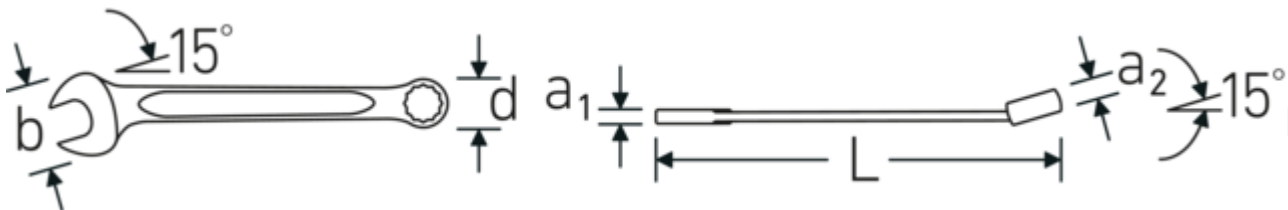

Combination wrench OPEN BOX, inch

OPEN BOX 13a

Product no. **40485656**
 GTIN **4018754020287**
 Model **OPEN BOX 13a 1 1/4**

Label. Combination wrench Wrench size 1 1/4 " L.360mm

Technical Drawing.

Technical Attributes.

a1	9,4 mm
a2	16,5 mm
Width mm (b)	70 mm
d	45,8 mm
DIN	DIN 3113 Form A / ISO 7738 Form A
Length mm (L)	360 mm
Jaw angle	15 °
Ring position	15 °
Wrench width 1 [inch]	1 1/4 "
Wrench width s 2 [inch]	1 1/4 "