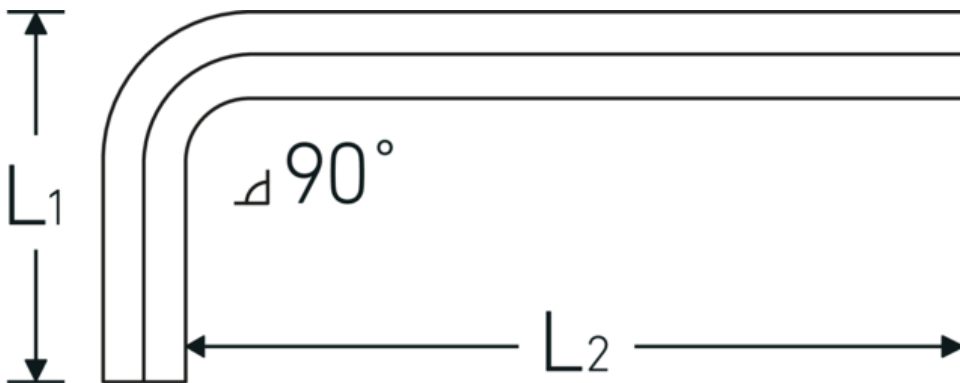

Technical Drawing.

Technical Attributes.

Drive profile	hex
External hex drive (mm)	8 mm
DIN	DIN ISO 2936
L1	36 mm
L2	100 mm

Logistics data.

Depth mm (IFS)	104
Width mm (IFS)	43
Height mm (IFS)	9
Length (packed, mm)	140
Width (packed, mm)	60
Height (packed, mm)	45
Volume (packed, dm³)	0.378 dm³
Product no.	43153008
Weight (gross, kg)	0,580