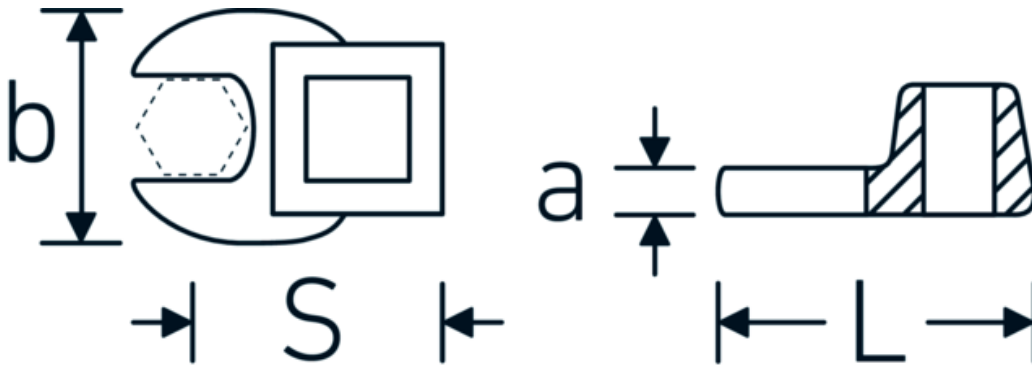

CROW-FOOT spanner

540a

Product no. **02500054**
GTIN **4018754004737**
Model **540 A 1 3/16**

Label. 3/8 " CROW-FOOT spanner Spanner size 1 3/16" L.50mm

Features.

- Chrome Alloy Steel, chrome plated
- Caution! Modified settings on torque wrench

Technical Drawing.

Technical Attributes.

a	8 mm
Internal square drive (inch)	3/8 "
Width mm (b)	50 mm
Length mm (L)	50 mm
S	29,2 mm
Spanner size [inch]	1 3/16 "

Logistics data.

Depth mm (IFS)	50
Width mm (IFS)	49
Height mm (IFS)	18
Length (packed, mm)	50
Width (packed, mm)	49
Height (packed, mm)	18
Volume (packed, dm3)	0.0441 dm3

Variants.

Art. no.	Model no. (ERP)	Description	GTIN
01500024	540 A 3/8	1/4 " CROW-FOOT spanner Spanner size 3/8" L.25,5mm	4018754173839
02500028	540 A 7/16	3/8 " CROW-FOOT spanner Spanner size 7/16" L.32mm	4018754004621
02500032	540 A 1/2	3/8 " CROW-FOOT spanner Spanner size 1/2" L.34,3mm	4018754004638
02500034	540 A 9/16	3/8 " CROW-FOOT spanner Spanner size 9/16" L.37,7mm	4018754004645
02500036	540 A 5/8	3/8 " CROW-FOOT spanner Spanner size 5/8" L.37,7mm	4018754004652
02500038	540 A 11/16	3/8 " CROW-FOOT spanner Spanner size 11/16" L.42,5mm	4018754004669
02500040	540 A 3/4	3/8 " CROW-FOOT spanner Spanner size 3/4" L.42,5mm	4018754004676
02500042	540 A 13/16	3/8 " CROW-FOOT spanner Spanner size 13/16" L.42,3mm	4018754004683
02500044	540 A 7/8	3/8 " CROW-FOOT spanner Spanner size 7/8" L.44,5mm	4018754004690
02500048	540 A 1	3/8 " CROW-FOOT spanner Spanner size 1" L.47mm	4018754004706
02500050	540 A 1 1/16	3/8 " CROW-FOOT spanner Spanner size 1 1/16" L.47mm	4018754004713
02500052	540 A 1 1/8	3/8 " CROW-FOOT spanner Spanner size 1 1/8" L.50mm	4018754004720
02500054	540 A 1 3/16	3/8 " CROW-FOOT spanner Spanner size 1 3/16" L.50mm	4018754004737
02500056	540 A 1 1/4	3/8 " CROW-FOOT spanner Spanner size 1 1/4" L.53mm	4018754004744