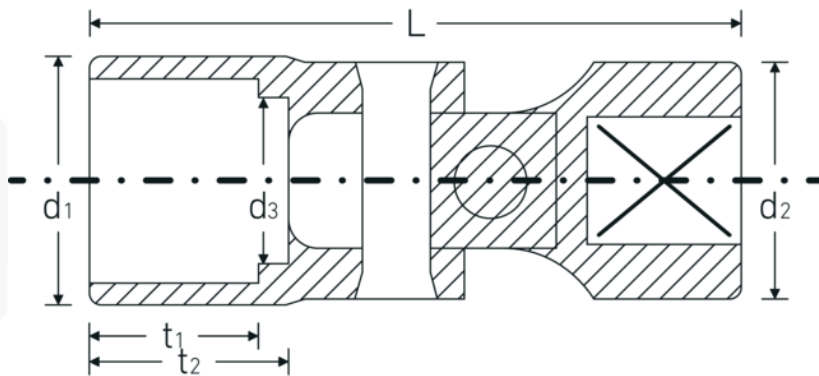

## UNIFLEX socket

47

Product no. **02040018**  
GTIN **4018754002542**  
Model **47 18**

**Label.** 3/8 " UNIFLEX socket Spanner size 18mm L.54,5mm

**Features.** • HPQ® heavy-duty steel, chrome-plated

## Technical Attributes.

Drive profile	bi-hex AS-Drive®
Internal square drive (inch)	3/8 "
d1	24,2 mm
d2	17,5 mm
d3	17 mm
Length mm (L)	54,5 mm
Width across flats [mm]	18 mm
t1	16 mm
t2	18,5 mm

## Logistics data.

Depth mm (IFS)	48
Width mm (IFS)	25
Height mm (IFS)	25
Length (packed, mm)	48
Width (packed, mm)	25
Height (packed, mm)	25
Volume (packed, dm3)	0.03 dm3
Art. no.	02040018
Weight (gross, kg)	0,064
Weight PAP (kg)	0,000
Weight PVC (kg)	0,002
GTIN	4018754002542
Country of origin	GERMANY
Region of origin	Nordrhein-Westfalen
WEEE/ElektroG	nicht ear-pflichtig
Customs tariff no.	82042000
Packing standard	1
Weight	61 g

## Variants.

Art. no.	Model no. (ERP)	Description	GTIN
02040010	47 10	3/8 " UNIFLEX socket Spanner size 10mm L.45,5mm	4018754002467
02040011	47 11	3/8 " UNIFLEX socket Spanner size 11mm L.47,5mm	4018754002474
02040012	47 12	3/8 " UNIFLEX socket Spanner size 12mm L.48mm	4018754002481
02040013	47 13	3/8 " UNIFLEX socket Spanner size 13mm L.48mm	4018754002498
02040014	47 14	3/8 " UNIFLEX socket Spanner size 14mm L.48,5mm	4018754002504
02040015	47 15	3/8 " UNIFLEX socket Spanner size 15mm L.48,5mm	4018754002511
02040016	47 16	3/8 " UNIFLEX socket Spanner size 16mm L.51,5mm	4018754002528
02040017	47 17	3/8 " UNIFLEX socket Spanner size 17mm L.53,5mm	4018754002535