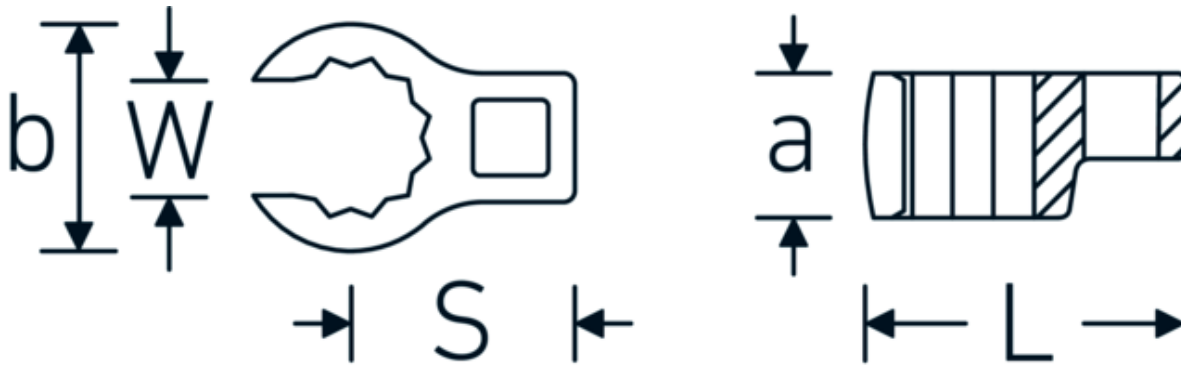

## CROW-RING spanner

440a

Product no. **03490062**  
GTIN **4018754008483**  
Model **440 A 1 7/16**

**Label.** 1/2 " CROW-RING spanner Spanner size 1 7/16" L.66,5mm

- Features.**
- Chrome Alloy Steel, chrome plated
  - caution! Modified settings on torque wrench
  - size 3/8: for Volvo aircraft engine, type "JAS"

### Technical Drawing.

### Technical Attributes.

a	24 mm
Internal square drive (inch)	1/2 "
Width mm (b)	51,9 mm
Length mm (L)	66,5 mm
S	34,6 mm
Spanner size [inch]	1 7/16 "

### Logistics data.

Depth mm (IFS)	66
Width mm (IFS)	52
Height mm (IFS)	24
Length (packed, mm)	66
Width (packed, mm)	52
Height (packed, mm)	24

<b>W</b>	27 mm	<b>Volume (packed, dm3)</b>	0.082368 dm3
		<b>Art. no.</b>	03490062
		<b>Weight (gross, kg)</b>	0,155
		<b>Weight PAP (kg)</b>	0,000
		<b>Weight PVC (kg)</b>	0,003
		<b>GTIN</b>	4018754008483
		<b>Country of origin</b>	GERMANY
		<b>Region of origin</b>	Nordrhein-Westfalen
		<b>WEEE/ElektroG</b>	nicht ear-pflichtig
		<b>Customs tariff no.</b>	82042000
		<b>Packing standard</b>	1
		<b>Weight</b>	143 g