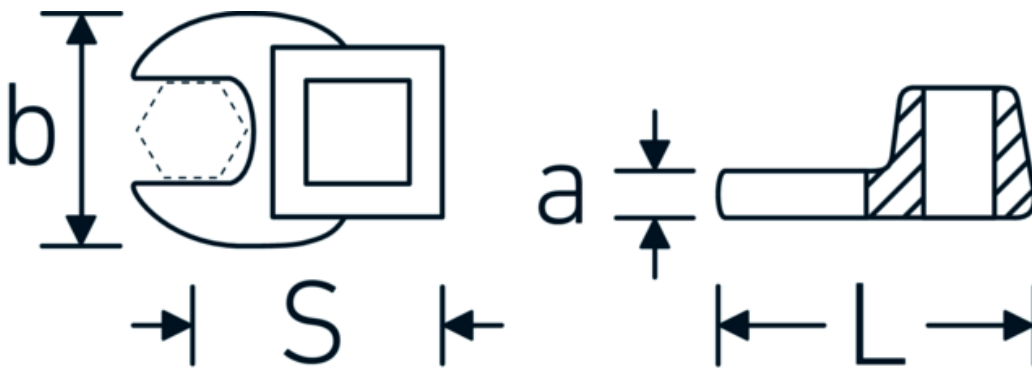

## CROW-FOOT spanner

540a

Product no. **02500058**  
GTIN **4018754004751**  
Model **540 A 1 5/16**

**Label.** 3/8 " CROW-FOOT spanner Spanner size 1 5/16" L.53mm

- Features.**
- Chrome Alloy Steel, chrome plated
  - Caution! Modified settings on torque wrench

### Technical Drawing.

### Technical Attributes.

a	8 mm
Internal square drive (inch)	3/8 "
Width mm (b)	57 mm
Length mm (L)	53 mm
S	31,2 mm
Spanner size [inch]	1 5/16 "

## Variants.

Art. no.	Model no. (ERP)	Description	GTIN
01500024	540 A 3/8	1/4 " CROW-FOOT spanner Spanner size 3/8" L.25,5mm	4018754173839
02500028	540 A 7/16	3/8 " CROW-FOOT spanner Spanner size 7/16" L.32mm	4018754004621
02500032	540 A 1/2	3/8 " CROW-FOOT spanner Spanner size 1/2" L.34,3mm	4018754004638
02500034	540 A 9/16	3/8 " CROW-FOOT spanner Spanner size 9/16" L.37,7mm	4018754004645
02500036	540 A 5/8	3/8 " CROW-FOOT spanner Spanner size 5/8" L.37,7mm	4018754004652
02500038	540 A 11/16	3/8 " CROW-FOOT spanner Spanner size 11/16" L.42,5mm	4018754004669
02500040	540 A 3/4	3/8 " CROW-FOOT spanner Spanner size 3/4" L.42,5mm	4018754004676
02500042	540 A 13/16	3/8 " CROW-FOOT spanner Spanner size 13/16" L.42,3mm	4018754004683
02500044	540 A 7/8	3/8 " CROW-FOOT spanner Spanner size 7/8" L.44,5mm	4018754004690
02500048	540 A 1	3/8 " CROW-FOOT spanner Spanner size 1" L.47mm	4018754004706
02500050	540 A 1 1/16	3/8 " CROW-FOOT spanner Spanner size 1 1/16" L.47mm	4018754004713
02500052	540 A 1 1/8	3/8 " CROW-FOOT spanner Spanner size 1 1/8" L.50mm	4018754004720
02500054	540 A 1 3/16	3/8 " CROW-FOOT spanner Spanner size 1 3/16" L.50mm	4018754004737
02500056	540 A 1 1/4	3/8 " CROW-FOOT spanner Spanner size 1 1/4" L.53mm	4018754004744