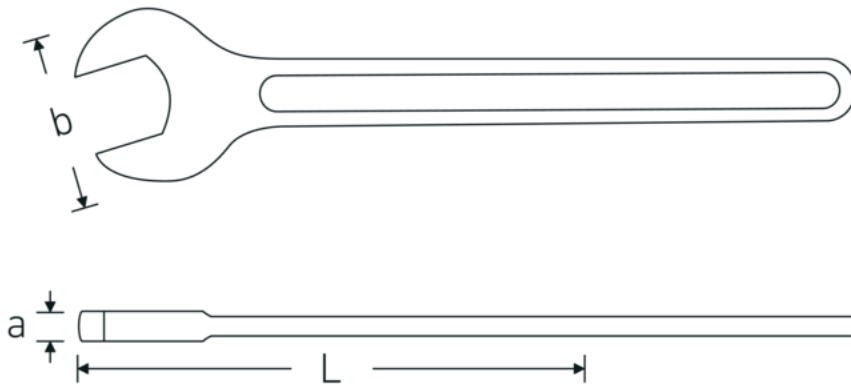

## Open-ended wrench, metric

**4004**

Product no. **40040650**  
GTIN **4018754018406**  
Model **4004 65**

**Label.** Open-ended wrench Wrench size 65mm L.528mm

### Technical Drawing.

### Technical Attributes.

a	19 mm
Width mm (b)	132 mm
DIN	DIN 894
Length mm (L)	528 mm
Wrench width 1 [mm]	65 mm

### Logistics data.

Depth mm (IFS)	530
Width mm (IFS)	132
Height mm (IFS)	20
Length (packed, mm)	530
Width (packed, mm)	132
Height (packed, mm)	20
Volume (packed, dm3)	1.3992 dm3
Product no.	40040650
Weight (gross, kg)	1,900