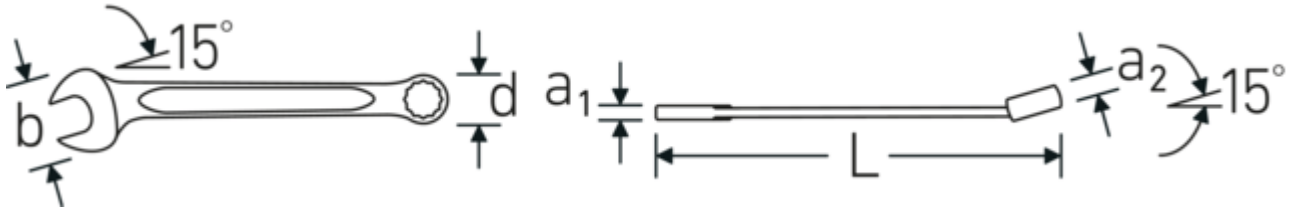

Combination spanner set OPEN BOX, inch

OPEN BOX 13a

Product no. **96404812**
GTIN **4018754101979**
Model **OPEN BOX 13a/10 KT**

Label.

Combination spanner set OPEN BOX 13a/10 KT 1/4-3/4 10 pcs.

Features.

- Wrenches with metric, equal wrench sizes in roll-up pouch
- DIN 3113 Form A/ISO 7738 Form A
- jaw side straight, ring side 15° angled
- Sturdy, slim and lightweight intelligent construction
- High bending strength due to double T-profile
- STAHLWILLE round finish ensures a surface that is pleasant to the skin and has a good grip
- Extremely resilient, exceptionally durable
- drop forged, hardened and cooled in oil bath
- Chrome-Alloy-Steel, chrome plated

Content:

SW 8; 10; 13; 16; 17; 18; 19; 22 mm

Advantages.

Made in Germany - Combination spanner set in a sturdy roll-up case, 10 pcs.-pce., 1/4-3/4 mm, ring side 15° angled, DIN 3113 Form A / ISO 7738 Form A,

Technical Drawing.

Technical Attributes.

Number of tools	10 pcs.
Range	1/4-3/4
DIN	DIN 3113 Form A / ISO 7738 Form A
Jaw angle	15 °
No.	13a/10KT

Logistics data.

Depth mm (IFS)	356
Width mm (IFS)	176
Height mm (IFS)	28
Length (packed, mm)	370
Width (packed, mm)	185
Height (packed, mm)	35
Volume (packed, dm3)	2.39575 dm3
Art. no.	96404812
Weight (gross, kg)	0,750
Weight PAP (kg)	0,250
Weight PVC (kg)	0,100
GTIN	4018754101979
Country of origin	GERMANY
Region of origin	Nordrhein-Westfalen
WEEE/ElektroG	nicht ear-pflichtig
Customs tariff no.	82041100
Packing standard	1
Weight	750 g