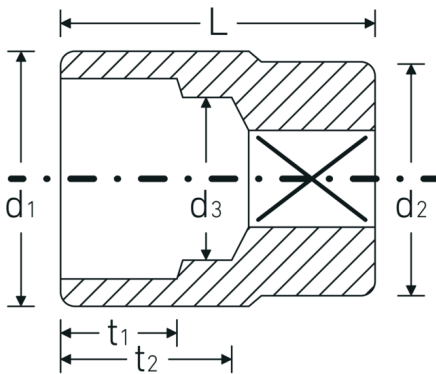

Sockets 3/4", metric

55

Product no. **05010032**
GTIN **4018754008780**
Model **55 32**

Label. 3/4 " Socket Wrench size 32mm L.58mm

Technical Drawing.

Technical Attributes.

| | |
|------------------------------|---|
| Drive profile | hex AS-Drive® |
| Internal square drive (inch) | 3/4 " |
| d1 | 44,5 mm |
| d2 | 38 mm |
| d3 | 29 mm |
| DIN | DIN 3124 / ISO 2725-1, ASME B 107.5 M |
| Length mm (L) | 58 mm |
| Width across flats [mm] | 32 mm |

Logistics data.

| | |
|----------------------|-------------|
| Depth mm (IFS) | 58 |
| Width mm (IFS) | 45 |
| Height mm (IFS) | 45 |
| Length (packed, mm) | 95 |
| Width (packed, mm) | 65 |
| Height (packed, mm) | 46 |
| Volume (packed, dm3) | 0.28405 dm3 |
| Product no. | 05010032 |
| Weight (gross, kg) | 0,620 |