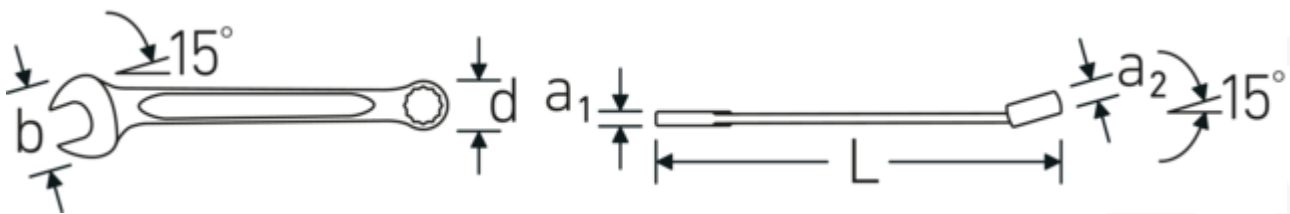

Technologies and features.

Double T-profile

Our combination and ring wrenches have an additional recess in the middle of the tool. Similar to the principle of a double T-beam, this provides a tremendous load capacity and maximum strength whilst reducing weight.

Offset Shaft Design

STAHLWILLE wrenches are reinforced between the jaw and shaft, as this is where the greatest forces are exerted. The special design strengthens the stress zones, thus reducing the risk of breakage to a minimum.

Technical Attributes.

a1	16 mm
a2	24 mm
Drive profile	bi-hex AS-Drive®
Width mm (b)	125 mm
d	89,8 mm
DIN	DIN 3113 Form A / ISO 7738 Form A
Length mm (L)	590 mm
Jaw angle	15 °
Wrench width 1 [mm]	60 mm
Ring position	15 °

Wrench width 2 [mm]	60 mm	GTIN	4018754019076
t	1 mm	Country of origin	GERMANY
		Region of origin	Nordrhein-Westfalen
		WEEE/ElektroG	nicht ear-pflichtig
		Customs tariff no.	82041100
		Packing standard	1
		Weight	2725 g