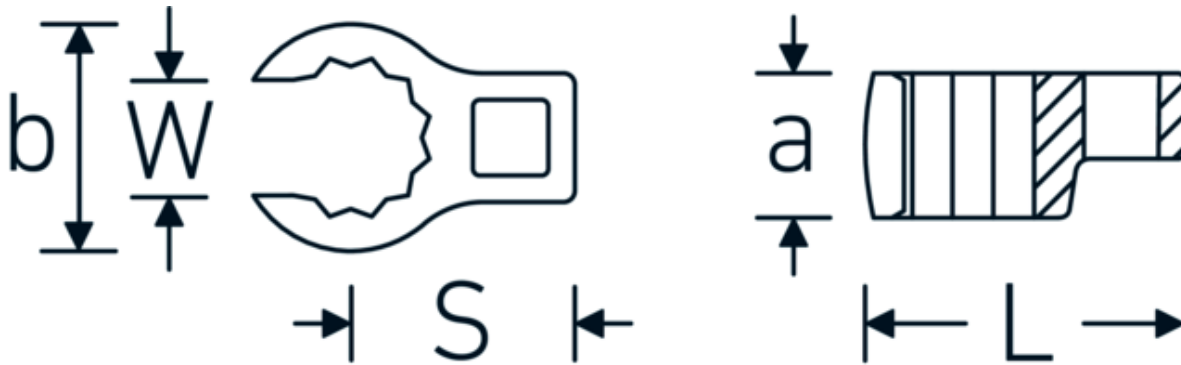

CROW-RING spanner

440a

Product no. **02490038**
GTIN **4018754004553**
Model **440 A 11/16**

Label. 3/8 " CROW-RING spanner Spanner size 11/16" L.39,2mm

- Features.**
- Chrome Alloy Steel, chrome plated
 - caution! Modified settings on torque wrench
 - size 3/8: for Volvo aircraft engine, type "JAS"

Technical Drawing.

Technical Attributes.

a	17,5 mm
Internal square drive (inch)	3/8 "
Width mm (b)	27,3 mm
Length mm (L)	39,2 mm
S	20,5 mm
Spanner size [inch]	11/16 "

Logistics data.

Depth mm (IFS)	39
Width mm (IFS)	27
Height mm (IFS)	17
Length (packed, mm)	40
Width (packed, mm)	28
Height (packed, mm)	18

Variants.

Art. no.	Model no. (ERP)	Description	GTIN
01490024	440 A 3/8	1/4 " CROW-RING spanner Spanner size 3/8" L.28,4mm	4018754116805
01490028	440 A 7/16	1/4 " CROW-RING spanner Spanner size 7/16" L.28mm	4018754001460
01490032	440 A 1/2	1/4 " CROW-RING spanner Spanner size 1/2" L.30,5mm	4018754001477
01490034	440 A 9/16	1/4 " CROW-RING spanner Spanner size 9/16" L.31,7mm	4018754001484
02490036	440 A 5/8	3/8 " CROW-RING spanner Spanner size 5/8" L.36,5mm	4018754004546
02490038	440 A 11/16	3/8 " CROW-RING spanner Spanner size 11/16" L.39,2mm	4018754004553
02490040	440 A 3/4	3/8 " CROW-RING spanner Spanner size 3/4" L.40,9mm	4018754004560
02490042	440 A 13/16	3/8 " CROW-RING spanner Spanner size 13/16" L.42,9mm	4018754004577
02490044	440 A 7/8	3/8 " CROW-RING spanner Spanner size 7/8" L.45,2mm	4018754004584
02490046	440 A 15/16	3/8 " CROW-RING spanner Spanner size 15/16" L.47,2mm	4018754004591
02490048	440 A 1	3/8 " CROW-RING spanner Spanner size 1" L.49,3mm	4018754004607
02490050	440 A 1 1/16	3/8 " CROW-RING spanner Spanner size 1 1/16" L.52,8mm	4018754004614
03490052	440 A 1 1/8	1/2 " CROW-RING spanner Spanner size 1 1/8" L.56,8mm	4018754008445
03490056	440 A 1 1/4	1/2 " CROW-RING spanner Spanner size 1 1/4" L.62,5mm	4018754008452