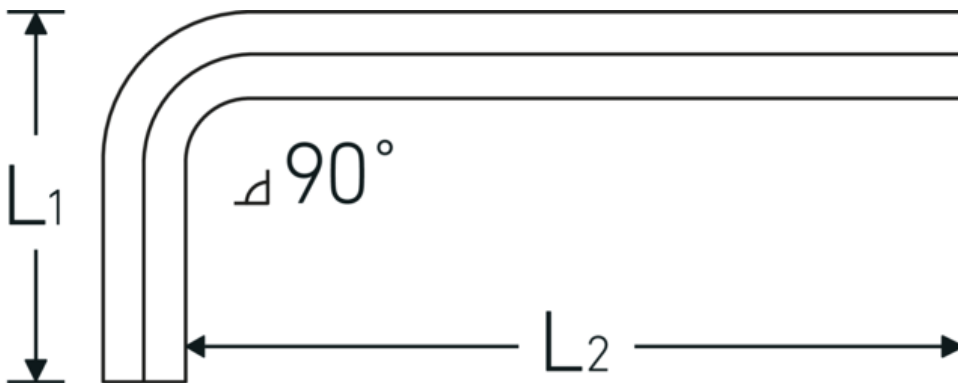

Hex key for hex bolts

10760

Product no. **43153010**
 GTIN **4018754332175**
 Model **10760 10**
WINKELSCHRAUBENDREHER
SECHSKANT

Label.

Hex key for hex bolts Hex drive 10mm L.40mm x 112mm

Technical Drawing.

Technical Attributes.

Drive profile	hex
External hex drive (mm)	10 mm
DIN	DIN ISO 2936
L1	40 mm
L2	112 mm

Logistics data.

Depth mm (IFS)	119
Width mm (IFS)	48
Height mm (IFS)	11
Length (packed, mm)	165
Width (packed, mm)	113
Height (packed, mm)	40
Volume (packed, dm ³)	0.7458 dm ³
Product no.	43153010
Weight (gross, kg)	1,020

Weight PAP (kg)	0,000
Weight PVC (kg)	0,000
GTIN	4018754332175
Country of origin	GERMANY
Region of origin	Nordrhein-Westfalen
WEEE/ElektroG	nicht ear-pflichtig
Customs tariff no.	82054000
Packing standard	10
Weight	103 g