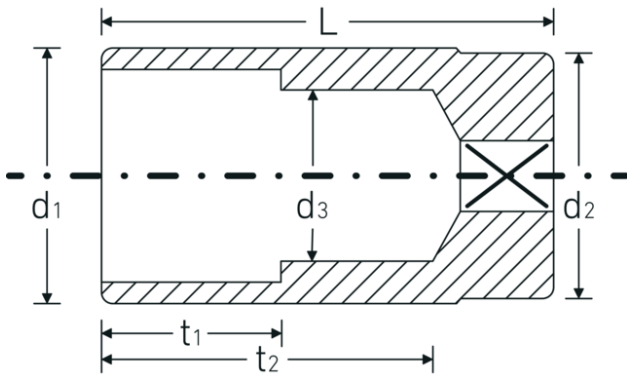

Sockets 1/2", inch, extra deep

51a

Product no. **03420050**
GTIN **4018754008100**
Model **51 A 1 1/16**

Label. 1/2 " Socket Wrench size 1 1/16" L.83mm

Technical Drawing.

Technical Attributes.

Drive profile	bi-hex AS-Drive®
Internal square drive (inch)	1/2 "
d1	36,2 mm
d2	34 mm
d3	25,8 mm
Length mm (L)	83 mm
Wrench size [inch]	1 1/16 "
t1	35 mm
t2	64,5 mm

Logistics data.

Depth mm (IFS)	84
Width mm (IFS)	37
Height mm (IFS)	37
Length (packed, mm)	185
Width (packed, mm)	85
Height (packed, mm)	38
Volume (packed, dm3)	0.59755 dm3
Product no.	03420050
Weight (gross, kg)	1,550

Variants.

Product no.	Model no. (ERP)	Description	GTIN
03420024	51 A 3/8	1/2 " Socket Wrench size 3/8" L.83mm	4018754127108
03420028	51 A 7/16	1/2 " Socket Wrench size 7/16" L.83mm	4018754127115
03420032	51 A 1/2	1/2 " Socket Wrench size 1/2" L.83mm	4018754008025
03420034	51 A 9/16	1/2 " Socket Wrench size 9/16" L.83mm	4018754008032
03420036	51 A 5/8	1/2 " Socket Wrench size 5/8" L.83mm	4018754008049
03420038	51 A 11/16	1/2 " Socket Wrench size 11/16" L.83mm	4018754008056
03420040	51 A 3/4	1/2 " Socket Wrench size 3/4" L.83mm	4018754008063
03420042	51 A 13/16	1/2 " Socket Wrench size 13/16" L.83mm	4018754127122
03420044	51 A 7/8	1/2 " Socket Wrench size 7/8" L.83mm	4018754008070
03420046	51 A 15/16	1/2 " Socket Wrench size 15/16" L.83mm	4018754008087
03420048	51 A 1	1/2 " Socket Wrench size 1" L.83mm	4018754008094
03420050	51 A 1 1/16	1/2 " Socket Wrench size 1 1/16" L.83mm	4018754008100
03420052	51 A 1 1/8	1/2 " Socket Wrench size 1 1/8" L.83mm	4018754008117
03420054	51 A 1 3/16	1/2 " Socket Wrench size 1 3/16" L.83mm	4018754127139
03420056	51 A 1 1/4	1/2 " Socket Wrench size 1 1/4" L.83mm	4018754127146
03420058	51 A 1 5/16	1/2 " Socket Wrench size 1 5/16" L.83mm	4018754127153
03420060	51 A 1 3/8	1/2 " Socket Wrench size 1 3/8" L.83mm	4018754127160
03420062	51 A 1 7/16	1/2 " Socket Wrench size 1 7/16" L.83mm	4018754127177
03420064	51 A 1 1/2	1/2 " Socket Wrench size 1 1/2" L.83mm	4018754127184