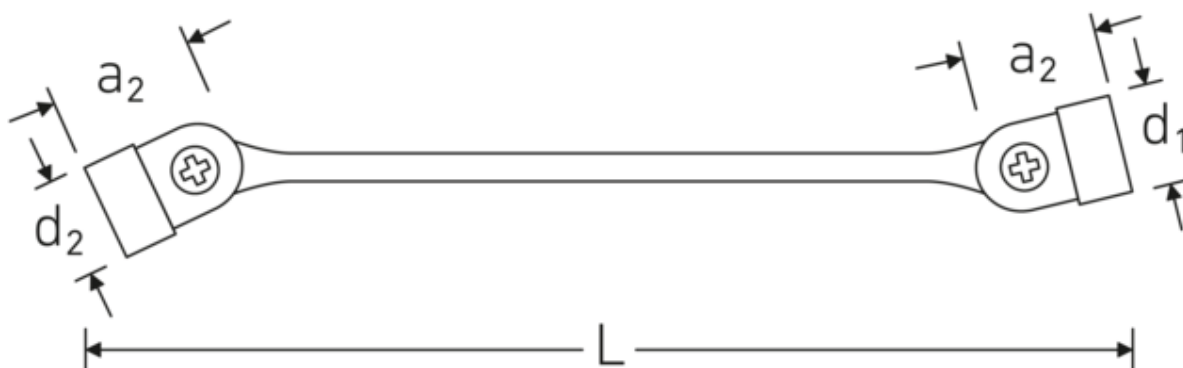

Double-ended flexi-joint spanner FLEXI, metric, bi-hex

FLEXI 29

Product no. **43011617**
GTIN **4018754025756**
Model **FLEXI 29 16 x 17**

Label. Double-ended flexi-joint spanner Spanner size 16 x 17 mm L.247mm

- Features.**
- With metric dimensions, uneven width sizes
 - With a swivelling bi-hex
 - Durable, slim, and lightweight design
 - High bending strength due to double T-profile
 - STAHLWILLE's round finish ensures a surface that is pleasant to the skin and has a good grip
 - Extremely resilient, exceptionally durable
 - Drop forged, hardened and cooled in oil bath
 - Chrome-alloy steel, chrome plated

Advantages.

With bi-hex.

Technical Drawing.

Technical Attributes.

a1	22,2 mm
a2	23,7 mm
Drive profile	bi-hex AS-Drive®
d1	38,5 mm
d2	39 mm
Length mm (L)	247 mm
Spanner width 1 [mm]	16 mm
Spanner width 2 [mm]	17 mm

Logistics data.

Depth mm (IFS)	248
Width mm (IFS)	24
Height mm (IFS)	24
Length (packed, mm)	250
Width (packed, mm)	119
Height (packed, mm)	50
Volume (packed, dm3)	1.4875 dm3
Art. no.	43011617
Weight (gross, kg)	2,430
Weight PAP (kg)	0,000
Weight PVC (kg)	0,014
GTIN	4018754025756
Country of origin	GERMANY
Region of origin	Nordrhein-Westfalen
WEEE/ElektroG	nicht ear-pflichtig
Customs tariff no.	82041100
Packing standard	10
Weight	234 g