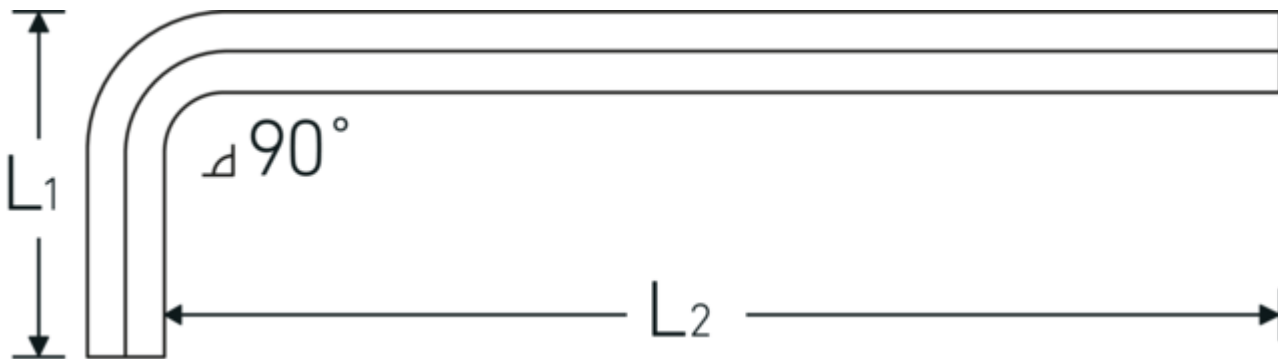

Hex key L-wrench

10765

Product no. **43213025**
 GTIN **4018754332434**
 Model **10765 2.5**
WINKELSCHRAUBENDREHER
SECHSKANT

Label.

Hex key L-wrench screwdriver Hex drive 2,5mm L.18mm x 112mm

Technical Drawing.

Technical Attributes.

External hex drive (mm)	2,5 mm
DIN	DIN ISO 2936
L1	18 mm
L2	112 mm

Logistics data.

Depth mm (IFS)	114
Width mm (IFS)	18
Height mm (IFS)	2
Length (packed, mm)	175
Width (packed, mm)	100
Height (packed, mm)	2
Volume (packed, dm3)	0.035 dm3
Product no.	43213025
Weight (gross, kg)	0,064
Weight PAP (kg)	0,000

Weight PVC (kg)	0,004
GTIN	4018754332434
Country of origin	GERMANY
Region of origin	Nordrhein-Westfalen
WEEE/ElektroG	nicht ear-pflichtig
Customs tariff no.	82054000
Packing standard	10
Weight	5 g

Variants.