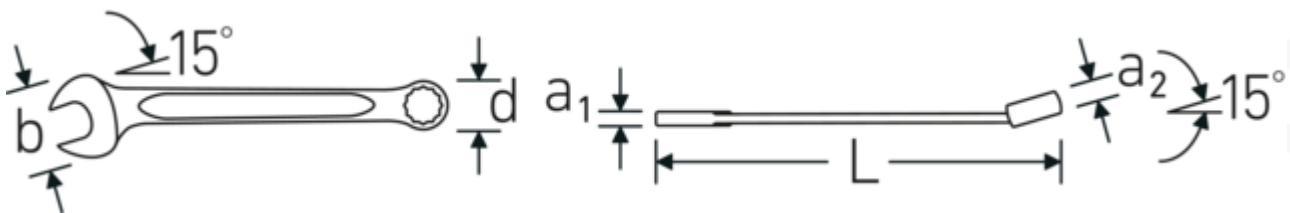

Combination spanner OPEN BOX, inch
OPEN BOX 13a

Product no. 40482222
GTIN 4018754020126
Model OPEN BOX 13a 11/32

Label. Combination spanner OPEN BOX long Spanner size 11/32 " L.120mm

Features. • Chrome Alloy Steel, chrome plated

Advantages.

Made in Germany – STAHLWILLE Combination spanner OPEN BOX, inch , open end 15 °angled, length 120 mm, DIN 3113 Form A / ISO 7738 Form A, , 40482222.

Technical Drawing.

Technical Attributes.

a1	4,5 mm
a2	7 mm
Width mm (b)	21 mm
d	13,4 mm

Logistics data.

Depth mm (IFS)	120
Width mm (IFS)	20
Height mm (IFS)	9
Length (packed, mm)	120
Width (packed, mm)	42

DIN	DIN 3113 Form A / ISO 7738 Form A	Height (packed, mm)	30
Length mm (L)	120 mm	Volume (packed, dm³)	0.1512 dm ³
Jaw angle	15 °	Art. no.	40482222
Ring position	15 °	Weight (gross, kg)	0,264
Spanner width 1 [inch]	11/32 "	Weight PAP (kg)	0,000
Spanner width s 2 [inch]	11/32 "	Weight PVC (kg)	0,003
		GTIN	4018754020126
		Country of origin	GERMANY
		Region of origin	Nordrhein-Westfalen
		WEEE/ElektroG	nicht ear-pflichtig
		Customs tariff no.	82041100
		Packing standard	10
		Weight	26 g