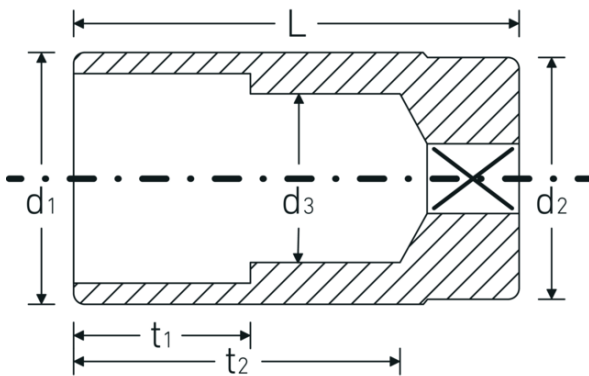

## Sockets 3/8", inch, extra deep

46a

Product no. **02420046**  
GTIN **4018754127030**  
Model **46 A 15/16**

**Label.** 3/8 " Socket Wrench size 15/16" L.65mm

## Technical Drawing.

## Technical Attributes.

Drive profile	bi-hex AS-Drive®
Internal square drive (inch)	3/8 "
d1	31,5 mm
d2	29 mm
d3	22,6 mm
Length mm (L)	65 mm
Wrench size [inch]	15/16 "
t1	30 mm
t2	50,7 mm

## Logistics data.

Depth mm (IFS)	65
Width mm (IFS)	32
Height mm (IFS)	32
Length (packed, mm)	180
Width (packed, mm)	100
Height (packed, mm)	33
Volume (packed, dm3)	0.594 dm3
Product no.	02420046
Weight (gross, kg)	0,880