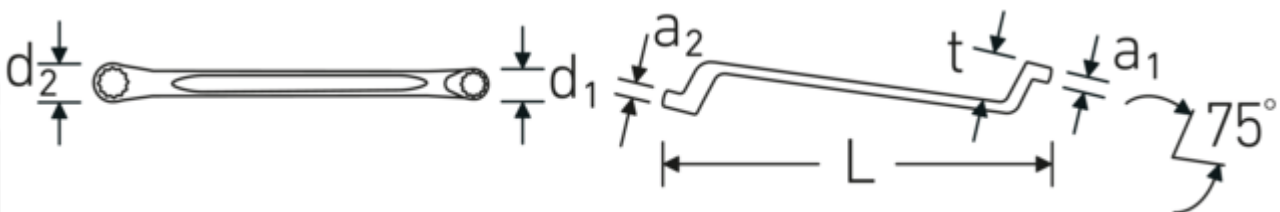

Double-ended ring spanner, metric, offset

StahlwilleSTABIL®20

Product no. 41040809
GTIN 4018754020805
Model StahlwilleSTABIL 20 8 x 9

Label. Double-ended ring spanner Spanner size 8 x 9 mm L.180mm

Features. StahlwilleSTABIL®

- offset
- DIN 838/ISO 10104
- Chrome Alloy Steel, chrome plated

Advantages.

Low-crank

The distinctive STAHLWILLE rounded finish gives the combination spanner a non-slip and pleasant feel for safe working, even with oil-smearred hands.

Manufactured from durable chrome-alloy steel for a long service life and resistance to wear.

Technical Drawing.

Technical Attributes.

a1	7 mm
a2	8 mm
Drive profile	bi-hex AS-Drive®
d1	13,1 mm
d2	14,5 mm
Length mm (L)	180 mm
Spanner width 1 [mm]	8 mm
Ring position	75 °
Spanner width 2 [mm]	9 mm
t	20 mm

Logistics data.

Depth mm (IFS)	186
Width mm (IFS)	15
Height mm (IFS)	22
Length (packed, mm)	203
Width (packed, mm)	67
Height (packed, mm)	38
Volume (packed, dm3)	0.516838 dm3
Art. no.	41040809
Weight (gross, kg)	0,620
Weight PAP (kg)	0,000
Weight PVC (kg)	0,009
GTIN	4018754020805
Country of origin	GERMANY
Region of origin	Nordrhein-Westfalen
WEEE/ElektroG	nicht ear-pflichtig
Customs tariff no.	82041100
Packing standard	10
Weight	62 g