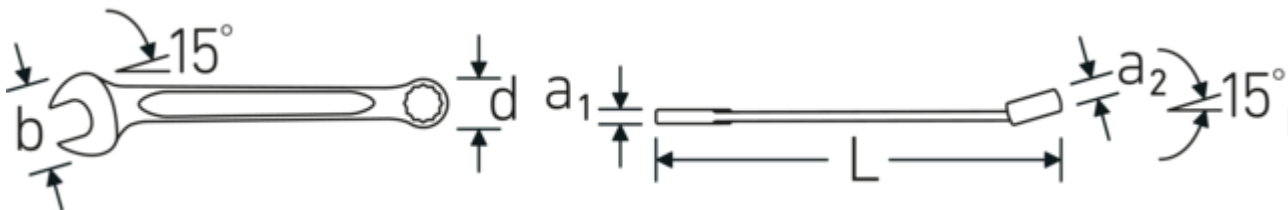

Combination wrench set OPEN BOX, metric

OPEN BOX TCS 13/25, 5,5-34 mm

Product no. **96832096**
GTIN **4018754209231**
Model **OPEN BOX TCS 13/25 5,5-34**

Label.

Combination wrench set OPEN BOX TCS 13/25 5,5-34 5,5-34 25

Technical Drawing.

Technical Attributes.

Number of tools	25
Range	5,5-34
Width mm (b)	530 mm
DIN	DIN 3113 Form A / ISO 7738 Form A
Height mm (h)	80 mm
Length mm (L)	350 mm
Drawer dividers	3/3

Logistics data.

Depth mm (IFS)	550
Width mm (IFS)	360
Height mm (IFS)	90
Length (packed, mm)	550
Width (packed, mm)	360
Height (packed, mm)	90
Volume (packed, dm ³)	17.82 dm ³
Product no.	96832096
Weight (gross, kg)	5,700
Weight PAP (kg)	0,398
Weight PVC (kg)	0,000
GTIN	4018754209231

Country of origin	GERMANY
Region of origin	Nordrhein-Westfalen
WEEE/ElektroG	nicht ear-pflichtig
Customs tariff no.	82041100
Packing standard	1
Weight	4500 g

Variants.

Product no.	Art. no. (ERP)	Description	GTIN
96832096	OPEN BOX TCS 13/25 5,5-34	Combination wrench set OPEN BOX TCS 13/25 5,5-34 5,5-34 25	4018754209231