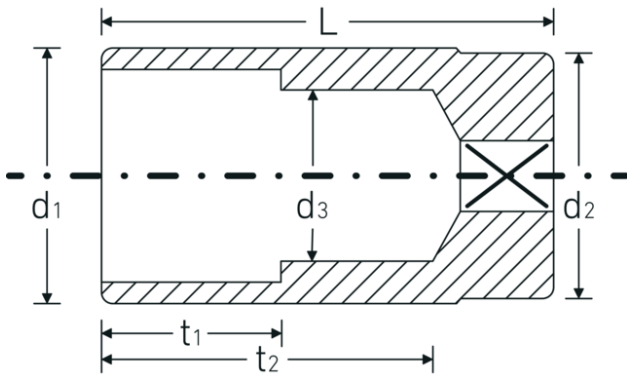

## Sockets 1/2", inch, extra deep

51a

Product no. **03420040**  
GTIN **4018754008063**  
Model **51 A 3/4**

**Label.** 1/2 " Socket Wrench size 3/4" L.83mm

## Technical Drawing.

## Technical Attributes.

Drive profile	bi-hex AS-Drive®
Internal square drive (inch)	1/2 "
d1	26,2 mm
d2	25 mm
d3	18 mm
Length mm (L)	83 mm
Wrench size [inch]	3/4 "
t1	35 mm
t2	66,7 mm

## Logistics data.

Depth mm (IFS)	83
Width mm (IFS)	27
Height mm (IFS)	27
Length (packed, mm)	135
Width (packed, mm)	85
Height (packed, mm)	28
Volume (packed, dm <sup>3</sup> )	0.3213 dm <sup>3</sup>
Product no.	03420040
Weight (gross, kg)	0,830