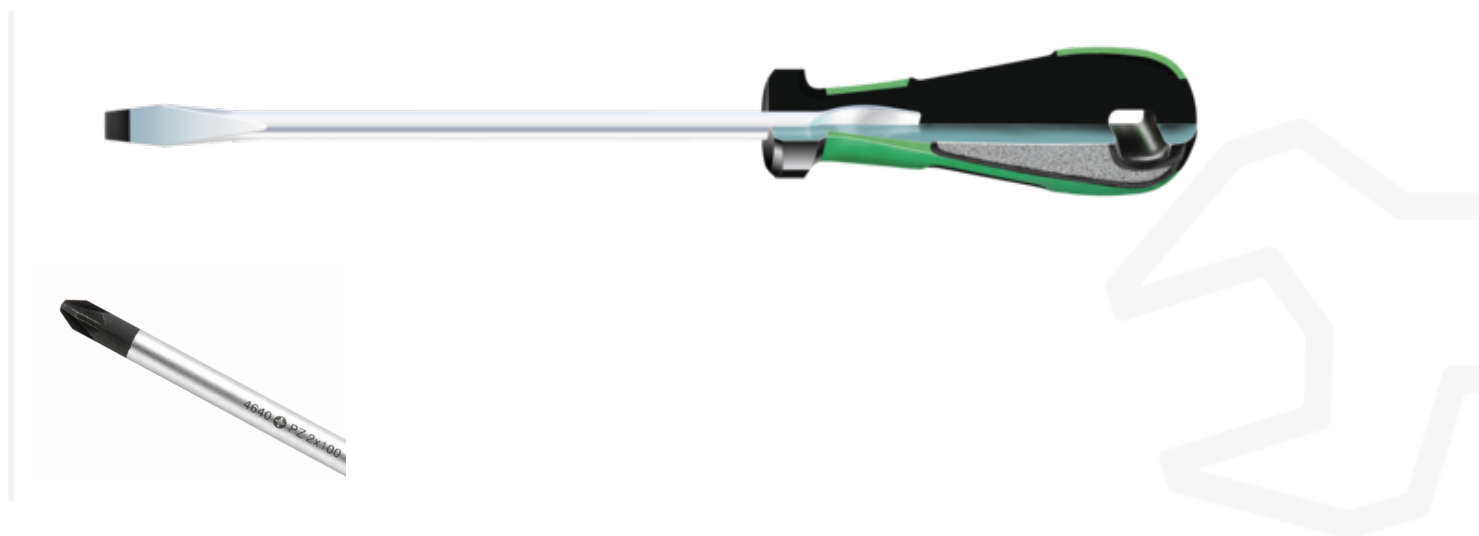

Product highlights.

Technical Attributes.

Number of tools 11

Logistics data.

Depth mm (IFS) 205
Width mm (IFS) 100
Height mm (IFS) 35
Length (packed, mm) 205
Width (packed, mm) 100
Height (packed, mm) 35
Volume (packed, dm3) 0.7175 dm3
Product no. 96479802