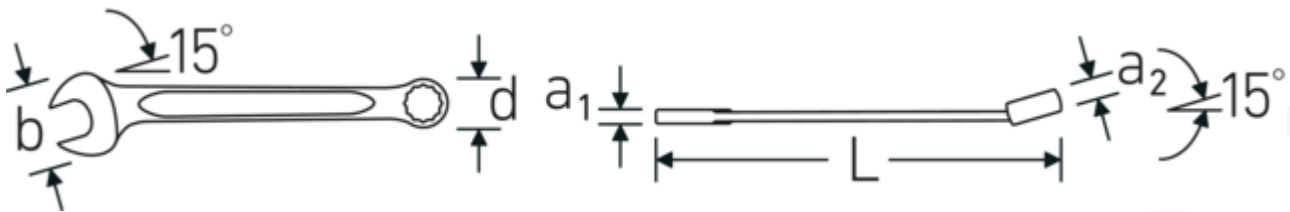

Combination wrench set OPEN BOX, inch

OPEN BOX TCS 13a/23 3/16-1 1/8

Product no. **96830885**
GTIN **4018754196340**
Model **OPEN BOX TCS 13a/23 3/16-1
1/8**

Label.

Combination wrench set OPEN BOX TCS 13a/23 3/16-1 1/8 3/16-1.1/8 24

Technical Drawing.

Technical Attributes.

Number of tools	24
Range	3/16-1.1/8
Width mm (b)	530 mm
DIN	DIN 3113 Form B
Height mm (h)	35 mm
Length mm (L)	350 mm
Drawer dividers	3/3

Logistics data.

Depth mm (IFS)	540
Width mm (IFS)	360
Height mm (IFS)	90
Length (packed, mm)	540
Width (packed, mm)	360
Height (packed, mm)	90
Volume (packed, dm ³)	17.496 dm ³
Product no.	96830885
Weight (gross, kg)	3,620
Weight PAP (kg)	0,398
Weight PVC (kg)	0,000
GTIN	4018754196340

Country of origin	GERMANY
Region of origin	Nordrhein-Westfalen
WEEE/ElektroG	nicht ear-pflichtig
Customs tariff no.	82041100
Packing standard	1
Weight	2800 g

Variants.

Product no.	Art. no. (ERP)	Description	GTIN
96830885	OPEN BOX TCS 13a/23 3/16-1 1/8	Combination wrench set OPEN BOX TCS 13a/23 3/16-1 1/8 3/16-1.1/8 24	4018754196340