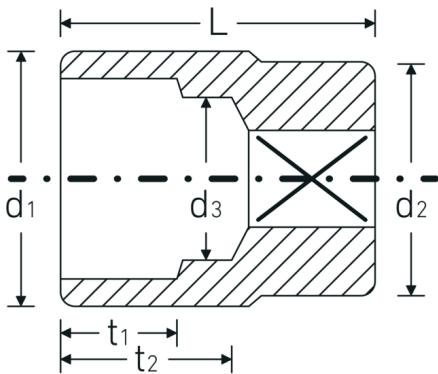

Sockets 3/4", inch

55a

Product no. **05410070**
GTIN **4018754009480**
Model **55 A 1 7/8**

Label.

3/4 " Socket Wrench size 1 7/8" L.76mm

Technical Drawing.

Technical Attributes.

Drive profile	bi-hex AS-Drive®
Internal square drive (inch)	3/4 "
d1	63,5 mm
d2	40 mm
d3	33 mm
Length mm (L)	76 mm
Wrench size [inch]	1 7/8 "
t1	34 mm
t2	45 mm

Logistics data.

Depth mm (IFS)	77
Width mm (IFS)	64
Height mm (IFS)	64
Length (packed, mm)	80
Width (packed, mm)	65
Height (packed, mm)	65
Volume (packed, dm ³)	0.338 dm ³
Product no.	05410070
Weight (gross, kg)	0,660

Variants.

Product no.	Model no. (ERP)	Description	GTIN
05410040	55 A 3/4	3/4 " Socket Wrench size 3/4" L.50mm	4018754127207
05410042	55 A 13/16	3/4 " Socket Wrench size 13/16" L.51mm	4018754127214
05410044	55 A 7/8	3/4 " Socket Wrench size 7/8" L.51mm	4018754009312
05410046	55 A 15/16	3/4 " Socket Wrench size 15/16" L.51mm	4018754009329
05410048	55 A 1	3/4 " Socket Wrench size 1" L.52mm	4018754009343
05410050	55 A 1 1/16	3/4 " Socket Wrench size 1 1/16" L.54mm	4018754009350
05410052	55 A 1 1/8	3/4 " Socket Wrench size 1 1/8" L.57mm	4018754009367
05410056	55 A 1 1/4	3/4 " Socket Wrench size 1 1/4" L.58mm	4018754009381
05410058	55 A 1 5/16	3/4 " Socket Wrench size 1 5/16" L.59mm	4018754009398
05410060	55 A 1 3/8	3/4 " Socket Wrench size 1 3/8" L.59mm	4018754009404
05410062	55 A 1 7/16	3/4 " Socket Wrench size 1 7/16" L.60mm	4018754009411
05410064	55 A 1 1/2	3/4 " Socket Wrench size 1 1/2" L.64mm	4018754009428
05410066	55 A 1 5/8	3/4 " Socket Wrench size 1 5/8" L.67mm	4018754009442
05410067	55 A 1 11/16	3/4 " Socket Wrench size 1 11/16" L.70mm	4018754009459
05410068	55 A 1 3/4	3/4 " Socket Wrench size 1 3/4" L.70mm	4018754009466
05410069	55 A 1 13/16	3/4 " Socket Wrench size 1 13/16" L.73mm	4018754009473
05410070	55 A 1 7/8	3/4 " Socket Wrench size 1 7/8" L.76mm	4018754009480
05410072	55 A 2	3/4 " Socket Wrench size 2" L.80mm	4018754009497