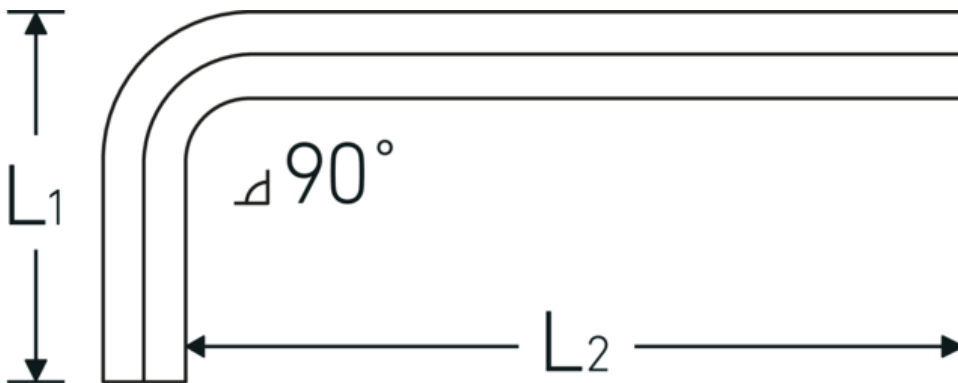

Hex key for hex bolts

10760

Product no. **43153012**
 GTIN **4018754332182**
 Model **10760 12**
WINKELSCHRAUBENDREHER
SECHSKANT

Label.

Hex key for hex bolts Hex drive 12mm L.45mm x 125mm

Technical Drawing.

Technical Attributes.

Drive profile	hex
External hex drive (mm)	12 mm
DIN	DIN ISO 2936
L1	45 mm
L2	125 mm

Logistics data.

Depth mm (IFS)	130
Width mm (IFS)	56
Height mm (IFS)	14
Length (packed, mm)	260
Width (packed, mm)	150
Height (packed, mm)	15
Volume (packed, dm ³)	0.585 dm ³
Product no.	43153012
Weight (gross, kg)	0,806

Weight PAP (kg)	0,000
Weight PVC (kg)	0,008
GTIN	4018754332182
Country of origin	GERMANY
Region of origin	Nordrhein-Westfalen
WEEE/ElektroG	nicht ear-pflichtig
Customs tariff no.	82054000
Packing standard	5
Weight	169 g