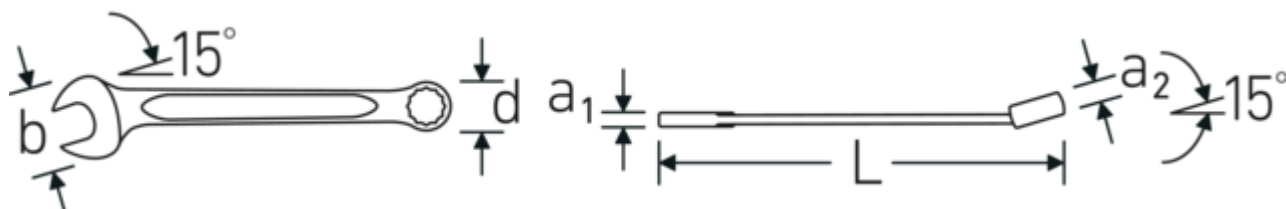

Technologies and features.

Double T-profile

Our combination and ring spanners have an additional recess in the middle of the tool. Similar to the principle of a double T-beam, this provides a tremendous load capacity and maximum strength whilst reducing weight.

Offset Shaft Design

Our spanners are specially designed with additional reinforcement in the load zones where the greatest amount of force is transmitted - namely where the jaw meets the shank - in order to prevent deformation.

Technical Attributes.

a1	7 mm
a2	13 mm
Drive profile	bi-hex AS-Drive®
Width mm (b)	45 mm
d	29 mm
DIN	DIN 3113 Form A / ISO 7738 Form A
Length mm (L)	230 mm
Jaw angle	15 °
Spanner width 1 [mm]	20 mm
Ring position	15 °
Spanner width 2 [mm]	20 mm
t	10 mm