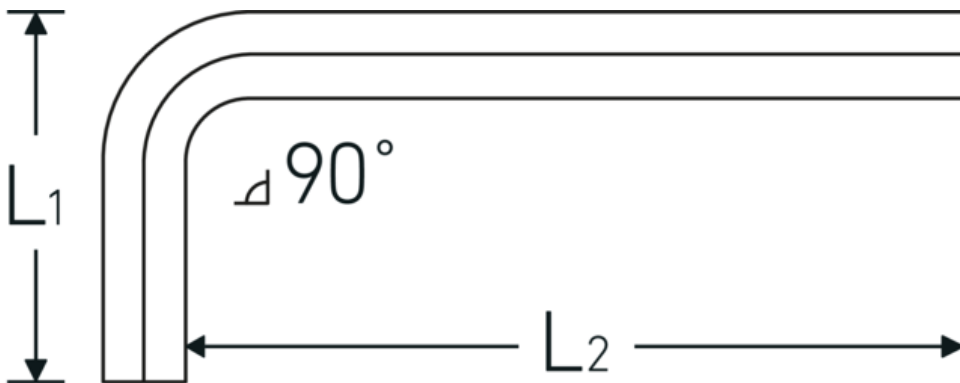

Hex key L-wrench

10760a

Product no. **43553014**
 GTIN **4018754332342**
 Model **10760a 7/32**
WINKELSCHRAUBENDREHER
SECHSKANT

Label.

Hex key L-wrench screwdriver Hex drive 7/32 L.32mm x 80mm

Technical Drawing.

Technical Attributes.

Drive profile	hex
External hex drive (inch)	7/32
L1	32 mm
L2	80 mm

Logistics data.

Depth mm (IFS)	890
Width mm (IFS)	35
Height mm (IFS)	6
Length (packed, mm)	175
Width (packed, mm)	100
Height (packed, mm)	7
Volume (packed, dm ³)	0.1225 dm ³
Product no.	43553014
Weight (gross, kg)	0,240

Weight PAP (kg)	0,000
Weight PVC (kg)	0,004
GTIN	4018754332342
Country of origin	GERMANY
Region of origin	Nordrhein-Westfalen
WEEE/ElektroG	nicht ear-pflichtig
Customs tariff no.	82054000
Packing standard	10
Weight	23 g